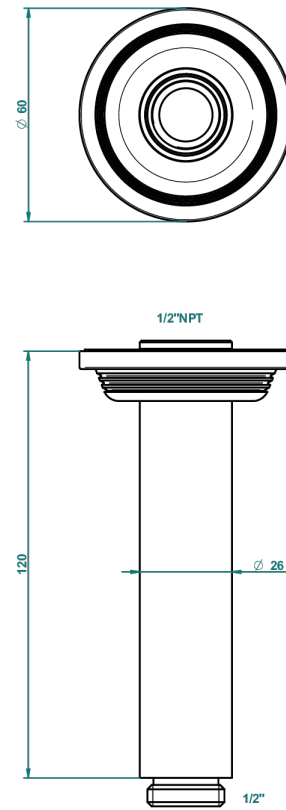

GRAND CENTRAL WHITE ONYX WITH LEVER HANDLES

U9S-82V/US

Vertical shower arm ceiling mounted 1/2" connection

THG[®]
PARIS

61321

06/12/2016

CHARACTERISTIC

- Grand central White Onyx with lever handles
- Vertical shower arm ceiling mounted 1/2" connection