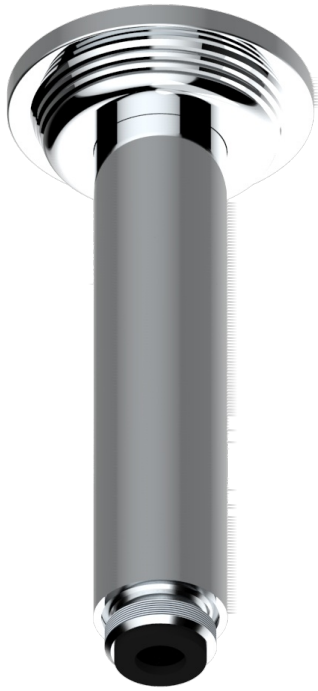

GRAND CENTRAL WHITE ONYX WITH LEVER HANDLES

U9S-82V/US

Vertical shower arm ceiling mounted 1/2" connection

THG[®]
PARIS

61321

06/12/2016

CHARACTERISTIC

- Grand central White Onyx with lever handles
- Vertical shower arm ceiling mounted 1/2" connection

AVAILABLE FINITIONS

Black ceram - D30
Blush PVD - H62
Brass color PVD - H49
Brown bronze color PVD - F33
Chrome polished - A02
Copper antique matt, coated - H07

Gold color PVD - H52
Gold mat - F07
Gold polished - F01
Graphite PVD - H64
Light coated bronze - D01
Matt Umber PVD - H67

Matt blush PVD - H60
Matt brass color PVD - H50
Matt brown bronze color PVD - F34
Matt chrome (American satin) - C02
Matt gold color PVD - H53
Matt graphite PVD - H65

Matt nickel (American satin) - C01
Matt nickel color PVD - H56
Natural smoked Brass - A13
Nickel antique / Sovereign - H28
Nickel color PVD - H55
Nickel polished - B01

Soft gold - F30
Soft matt gold - F31
Umber PVD - H66