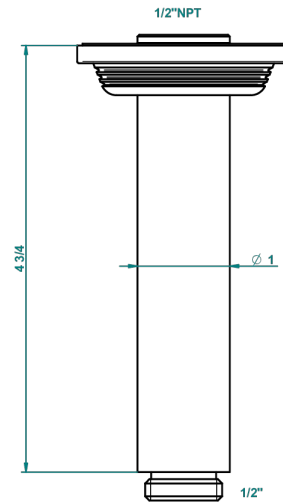

# GRAND CENTRAL WHITE ONYX WITH LEVER HANDLES

U9S-82V/US

Vertical shower arm ceiling mounted 1/2" connection

61321

06/12/2016

## CHARACTERISTIC

- Grand central White Onyx with lever handles
- Vertical shower arm ceiling mounted 1/2" connection