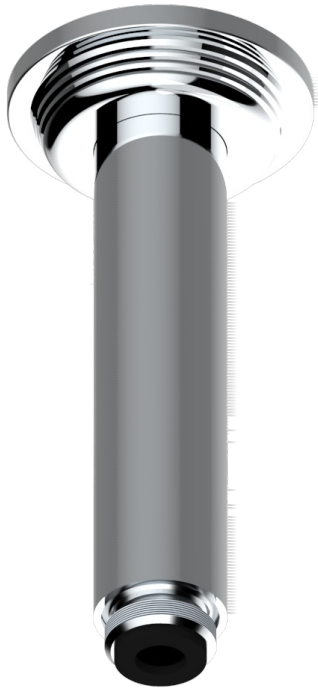

# GRAND CENTRAL WHITE ONYX WITH LEVER HANDLES

U9S-82V/US

Vertical shower arm ceiling mounted 1/2" connection

61321

06/12/2016

## CHARACTERISTIC

- Grand central White Onyx with lever handles
- Vertical shower arm ceiling mounted 1/2" connection

## AVAILABLE FINITIONS

Black ceram - D30  
Blush PVD - H62  
Brass color PVD - H49  
Brown bronze color PVD - F33  
Chrome polished - A02  
Copper antique matt, coated - H07

Gold color PVD - H52  
Gold mat - F07  
Gold polished - F01  
Graphite PVD - H64  
Light coated bronze - D01  
Matt Umber PVD - H67

Matt blush PVD - H60  
Matt brass color PVD - H50  
Matt brown bronze color PVD - F34  
Matt chrome (American satin) - C02  
Matt gold color PVD - H53  
Matt graphite PVD - H65

Matt nickel (American satin) - C01  
Matt nickel color PVD - H56  
Natural smoked Brass - A13  
Nickel antique / Sovereign - H28  
Nickel color PVD - H55  
Nickel polished - B01