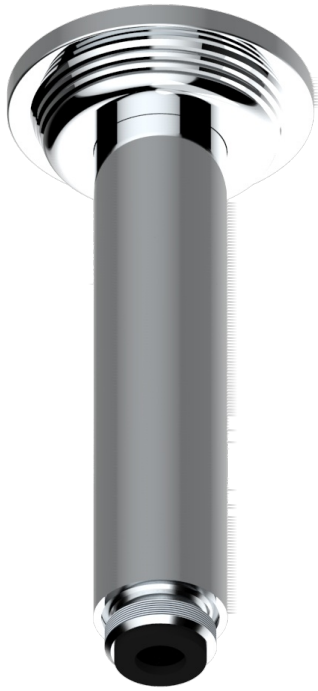

GRAND CENTRAL WHITE ONYX

U9R-82V/US

Vertical shower arm ceiling mounted 1/2" connection

THG[®]
PARIS

61321

06/12/2016

CHARACTERISTIC

- Grand central White Onyx
- Vertical shower arm ceiling mounted 1/2" connection

AVAILABLE FINITIONS

Black ceram - D30
Blush PVD - H62
Brass color PVD - H49
Brown bronze color PVD - F33
Chrome polished - A02
Copper antique matt, coated - H07

Gold color PVD - H52
Gold mat - F07
Gold polished - F01
Graphite PVD - H64
Light coated bronze - D01
Matt Umber PVD - H67

Matt blush PVD - H60
Matt brass color PVD - H50
Matt brown bronze color PVD - F34
Matt chrome (American satin) - C02
Matt gold color PVD - H53
Matt graphite PVD - H65

Matt nickel (American satin) - C01
Matt nickel color PVD - H56
Natural smoked Brass - A13
Nickel antique / Sovereign - H28
Nickel color PVD - H55
Nickel polished - B01

Soft gold - F30
Soft matt gold - F31
Umber PVD - H66