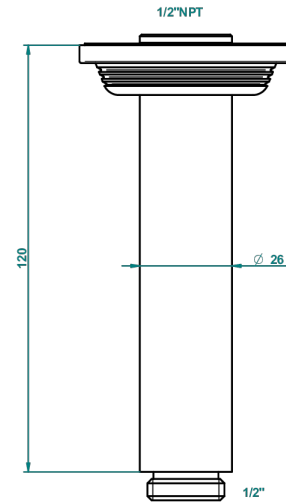

GRAND CENTRAL WHITE ONYX

U9R-82V/US

Vertical shower arm ceiling mounted 1/2" connection

THG[®]
PARIS

61321

06/12/2016

CHARACTERISTIC

- Grand central White Onyx
- Vertical shower arm ceiling mounted 1/2" connection