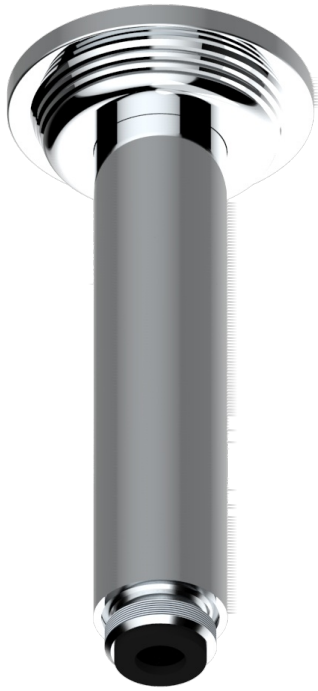

GRAND CENTRAL WHITE ONYX

U9R-82V/US

Vertical shower arm ceiling mounted 1/2" connection

61321

06/12/2016

CHARACTERISTIC

- Grand central White Onyx
- Vertical shower arm ceiling mounted 1/2" connection

AVAILABLE FINITIONS

Black ceram - D30
Blush PVD - H62
Brass color PVD - H49
Brown bronze color PVD - F33
Chrome polished - A02
Copper antique matt, coated - H07

Gold color PVD - H52
Gold mat - F07
Gold polished - F01
Graphite PVD - H64
Light coated bronze - D01
Matt Umber PVD - H67

Matt blush PVD - H60
Matt brass color PVD - H50
Matt brown bronze color PVD - F34
Matt chrome (American satin) - C02
Matt gold color PVD - H53
Matt graphite PVD - H65

Matt nickel (American satin) - C01
Matt nickel color PVD - H56
Natural smoked Brass - A13
Nickel antique / Sovereign - H28
Nickel color PVD - H55
Nickel polished - B01

Soft gold - F30
Soft matt gold - F31
Umber PVD - H66