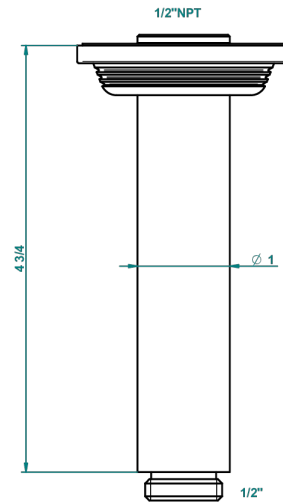

GRAND CENTRAL WHITE ONYX

U9R-82V/US

Vertical shower arm ceiling mounted 1/2" connection

61321

06/12/2016

CHARACTERISTIC

- Grand central White Onyx
- Vertical shower arm ceiling mounted 1/2" connection

AVAILABLE FINITIONS