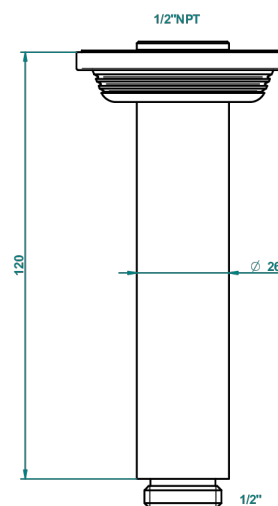

# GRAND CENTRAL BLACK ONYX WITH LEVER HANDLES

U9N-82V/US

Vertical shower arm ceiling mounted 1/2" connection

61321

06/12/2016

## CHARACTERISTIC

- Grand central Black Onyx with lever handles
- Vertical shower arm ceiling mounted 1/2" connection