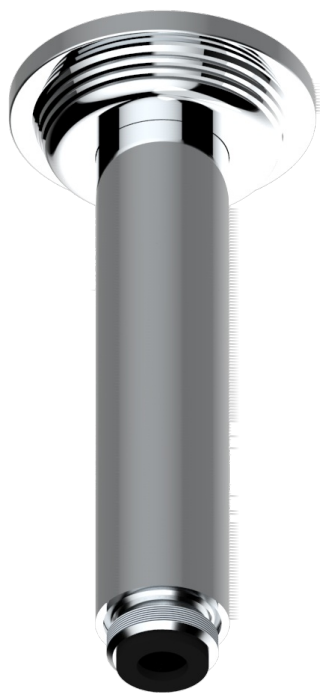

# GRAND CENTRAL BLACK ONYX WITH LEVER HANDLES

U9N-82V/US

Vertical shower arm ceiling mounted 1/2" connection

61321

06/12/2016

## CHARACTERISTIC

- Grand central Black Onyx with lever handles
- Vertical shower arm ceiling mounted 1/2" connection

## AVAILABLE FINITIONS

Black ceram - D30  
Blush PVD - H62  
Brass color PVD - H49  
Brown bronze color PVD - F33  
Chrome polished - A02  
Copper antique matt, coated - H07

Gold color PVD - H52  
Gold mat - F07  
Gold polished - F01  
Graphite PVD - H64  
Light coated bronze - D01  
Matt Umber PVD - H67

Matt blush PVD - H60  
Matt brass color PVD - H50  
Matt brown bronze color PVD - F34  
Matt chrome (American satin) - C02  
Matt gold color PVD - H53  
Matt graphite PVD - H65

Matt nickel (American satin) - C01  
Matt nickel color PVD - H56  
Natural smoked Brass - A13  
Nickel antique / Sovereign - H28  
Nickel color PVD - H55  
Nickel polished - B01