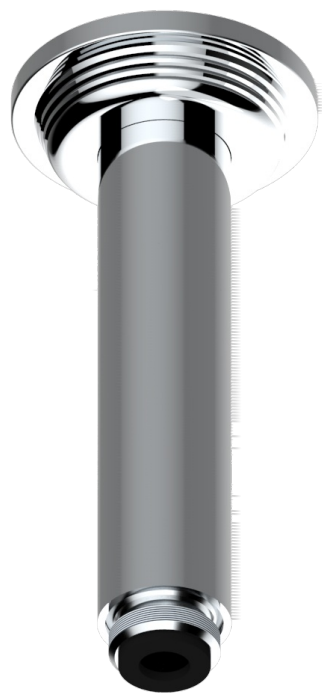

GRAND CENTRAL BLACK ONYX WITH LEVER HANDLES

U9N-82V/US

Vertical shower arm ceiling mounted 1/2" connection

61321

06/12/2016

CHARACTERISTIC

- Grand central Black Onyx with lever handles
- Vertical shower arm ceiling mounted 1/2" connection

AVAILABLE FINITIONS

Black ceram - D30
Blush PVD - H62
Brass color PVD - H49
Brown bronze color PVD - F33
Chrome polished - A02
Copper antique matt, coated - H07

Gold color PVD - H52
Gold mat - F07
Gold polished - F01
Graphite PVD - H64
Light coated bronze - D01
Matt Umber PVD - H67

Matt blush PVD - H60
Matt brass color PVD - H50
Matt brown bronze color PVD - F34
Matt chrome (American satin) - C02
Matt gold color PVD - H53
Matt graphite PVD - H65

Matt nickel (American satin) - C01
Matt nickel color PVD - H56
Natural smoked Brass - A13
Nickel antique / Sovereign - H28
Nickel color PVD - H55
Nickel polished - B01

Soft gold - F30
Soft matt gold - F31
Umber PVD - H66