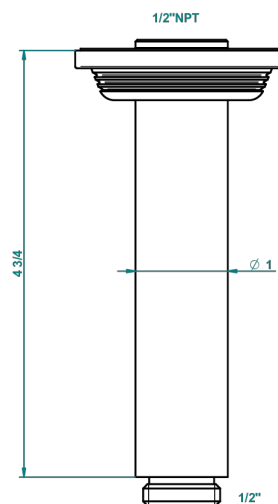

GRAND CENTRAL BLACK ONYX WITH LEVER HANDLES

U9N-82V/US

Vertical shower arm ceiling mounted 1/2" connection

61321

06/12/2016

CHARACTERISTIC

- Grand central Black Onyx with lever handles
- Vertical shower arm ceiling mounted 1/2" connection