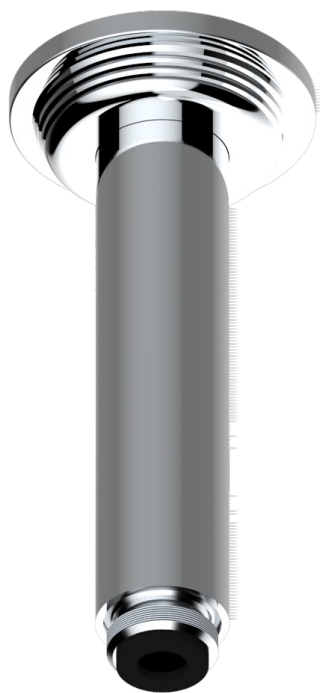

GRAND CENTRAL BLACK ONYX

U9M-82V/US

Vertical shower arm ceiling mounted 1/2" connection

THG[®]
PARIS

61321

06/12/2016

CHARACTERISTIC

- Grand central Black Onyx
- Vertical shower arm ceiling mounted 1/2" connection

AVAILABLE FINITIONS

Black ceram - D30
Blush PVD - H62
Brass color PVD - H49
Brown bronze color PVD - F33
Chrome polished - A02
Copper antique matt, coated - H07

Gold color PVD - H52
Gold mat - F07
Gold polished - F01
Graphite PVD - H64
Light coated bronze - D01
Matt Umber PVD - H67

Matt blush PVD - H60
Matt brass color PVD - H50
Matt brown bronze color PVD - F34
Matt chrome (American satin) - C02
Matt gold color PVD - H53
Matt graphite PVD - H65

Matt nickel (American satin) - C01
Matt nickel color PVD - H56
Natural smoked Brass - A13
Nickel antique / Sovereign - H28
Nickel color PVD - H55
Nickel polished - B01

Soft gold - F30
Soft matt gold - F31
Umber PVD - H66