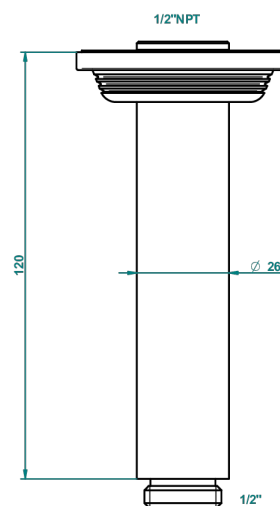

GRAND CENTRAL BLACK ONYX

U9M-82V/US

Vertical shower arm ceiling mounted 1/2" connection

THG[®]
PARIS

61321

06/12/2016

CHARACTERISTIC

- Grand central Black Onyx
- Vertical shower arm ceiling mounted 1/2" connection