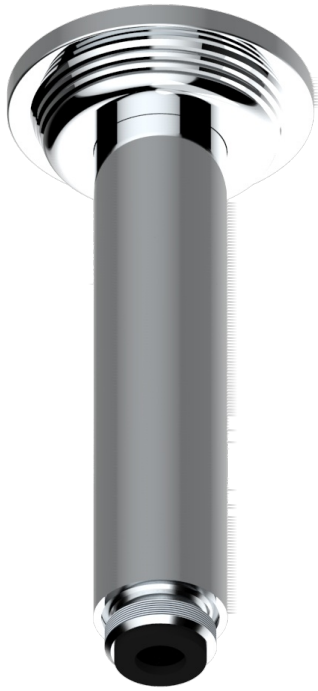

GRAND CENTRAL BLACK ONYX

U9M-82V/US

Vertical shower arm ceiling mounted 1/2" connection

61321

06/12/2016

CHARACTERISTIC

- Grand central Black Onyx
- Vertical shower arm ceiling mounted 1/2" connection

AVAILABLE FINITIONS

Black ceram - D30
Blush PVD - H62
Brass color PVD - H49
Brown bronze color PVD - F33
Chrome polished - A02
Copper antique matt, coated - H07

Gold color PVD - H52
Gold mat - F07
Gold polished - F01
Graphite PVD - H64
Light coated bronze - D01
Matt Umber PVD - H67

Matt blush PVD - H60
Matt brass color PVD - H50
Matt brown bronze color PVD - F34
Matt chrome (American satin) - C02
Matt gold color PVD - H53
Matt graphite PVD - H65

Matt nickel (American satin) - C01
Matt nickel color PVD - H56
Natural smoked Brass - A13
Nickel antique / Sovereign - H28
Nickel color PVD - H55
Nickel polished - B01

Soft gold - F30
Soft matt gold - F31
Umber PVD - H66