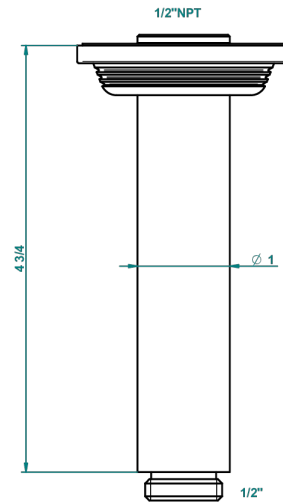

GRAND CENTRAL BLACK ONYX

U9M-82V/US

Vertical shower arm ceiling mounted 1/2" connection

61321

06/12/2016

CHARACTERISTIC

- Grand central Black Onyx
- Vertical shower arm ceiling mounted 1/2" connection

AVAILABLE FINITIONS