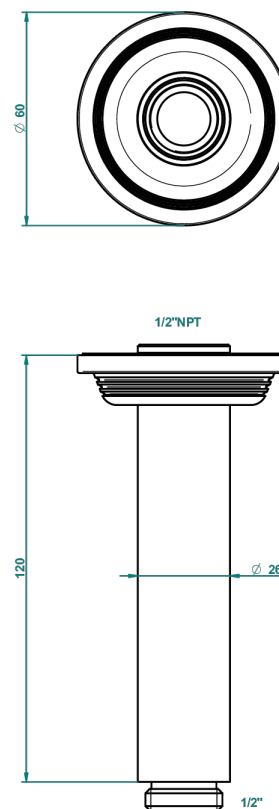

GRAND CENTRAL METAL WITH LEVER HANDLES

U9L-82V/US

THG[®]
PARIS

Vertical shower arm ceiling mounted 1/2" connection

61321

06/12/2016

CHARACTERISTIC

- Grand central Metal with lever handles
- Vertical shower arm ceiling mounted 1/2" connection

AVAILABLE FINITIONS

Black ceram - D30
Blush PVD - H62
Brass color PVD - H49
Brown bronze color PVD - F33
Chrome polished - A02
Copper antique matt, coated - H07

Gold color PVD - H52
Gold mat - F07
Gold polished - F01
Graphite PVD - H64
Light coated bronze - D01
Matt Umber PVD - H67