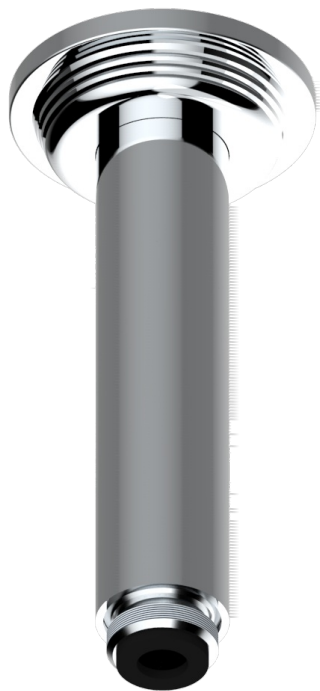

GRAND CENTRAL METAL WITH LEVER HANDLES

U9L-82V/US

THG[®]
PARIS

Vertical shower arm ceiling mounted 1/2" connection

61321

06/12/2016

CHARACTERISTIC

- Grand central Metal with lever handles
- Vertical shower arm ceiling mounted 1/2" connection

AVAILABLE FINITIONS

Black ceram - D30
Blush PVD - H62
Brass color PVD - H49
Brown bronze color PVD - F33
Chrome polished - A02
Copper antique matt, coated - H07

Gold color PVD - H52
Gold mat - F07
Gold polished - F01
Graphite PVD - H64
Light coated bronze - D01
Matt Umber PVD - H67

Matt blush PVD - H60
Matt brass color PVD - H50
Matt brown bronze color PVD - F34
Matt chrome (American satin) - C02
Matt gold color PVD - H53
Matt graphite PVD - H65

Matt nickel (American satin) - C01
Matt nickel color PVD - H56
Natural smoked Brass - A13
Nickel antique / Sovereign - H28
Nickel color PVD - H55
Nickel polished - B01

Polished chrome with gold inlay - GA1
Soft gold - F30
Soft matt gold - F31
Umber PVD - H66