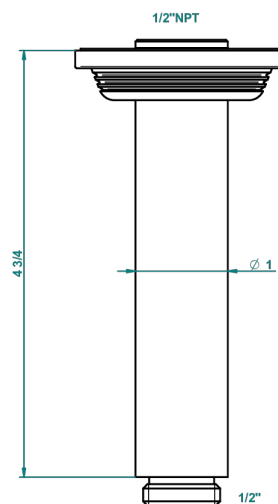

GRAND CENTRAL METAL WITH LEVER HANDLES

U9L-82V/US

THG[®]
PARIS

Vertical shower arm ceiling mounted 1/2" connection

61321

06/12/2016

CHARACTERISTIC

- Grand central Metal with lever handles
- Vertical shower arm ceiling mounted 1/2" connection