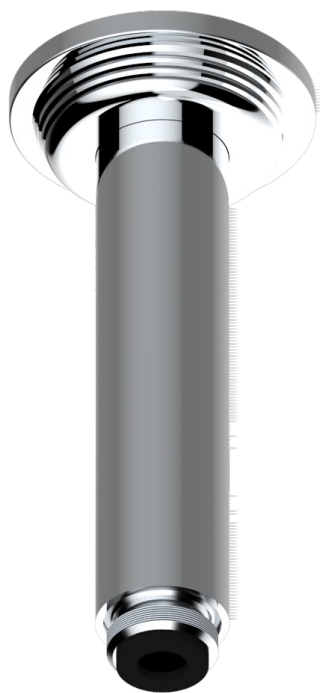

GRAND CENTRAL METAL WITH LEVER HANDLES

U9L-82V/US

THG[®]
PARIS

Vertical shower arm ceiling mounted 1/2" connection

61321

06/12/2016

CHARACTERISTIC

- Grand central Metal with lever handles
- Vertical shower arm ceiling mounted 1/2" connection

AVAILABLE FINITIONS

Black ceram - D30
Blush PVD - H62
Brass color PVD - H49
Brown bronze color PVD - F33
Chrome polished - A02
Copper antique matt, coated - H07

Gold color PVD - H52
Gold mat - F07
Gold polished - F01
Graphite PVD - H64
Light coated bronze - D01
Matt Umber PVD - H67

Matt blush PVD - H60
Matt brass color PVD - H50
Matt brown bronze color PVD - F34
Matt chrome (American satin) - C02
Matt gold color PVD - H53
Matt graphite PVD - H65

Matt nickel (American satin) - C01
Matt nickel color PVD - H56
Natural smoked Brass - A13
Nickel antique / Sovereign - H28
Nickel color PVD - H55
Nickel polished - B01

Polished chrome with gold inlay - GA1
Soft gold - F30
Soft matt gold - F31
Umber PVD - H66