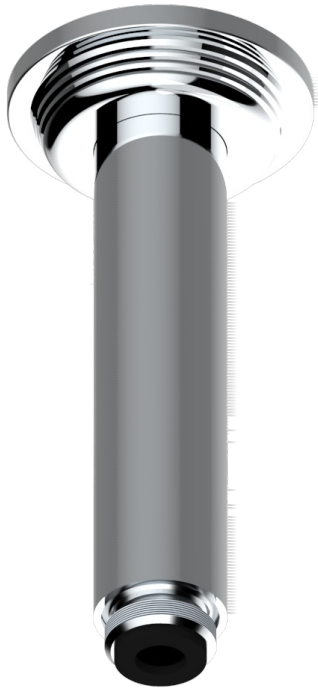

# GRAND CENTRAL METAL

U9K-82V/US

Vertical shower arm ceiling mounted 1/2" connection

THG<sup>®</sup>  
PARIS

61321

06/12/2016

## CHARACTERISTIC

- Grand central Metal
- Vertical shower arm ceiling mounted 1/2" connection

## AVAILABLE FINITIONS

Black ceram - D30  
Blush PVD - H62  
Brass color PVD - H49  
Brown bronze color PVD - F33  
Chrome polished - A02  
Copper antique matt, coated - H07

Gold color PVD - H52  
Gold mat - F07  
Gold polished - F01  
Graphite PVD - H64  
Light coated bronze - D01  
Matt Umber PVD - H67

Matt blush PVD - H60  
Matt brass color PVD - H50  
Matt brown bronze color PVD - F34  
Matt chrome (American satin) - C02  
Matt gold color PVD - H53  
Matt graphite PVD - H65

Matt nickel (American satin) - C01  
Matt nickel color PVD - H56  
Natural smoked Brass - A13  
Nickel antique / Sovereign - H28  
Nickel color PVD - H55  
Nickel polished - B01