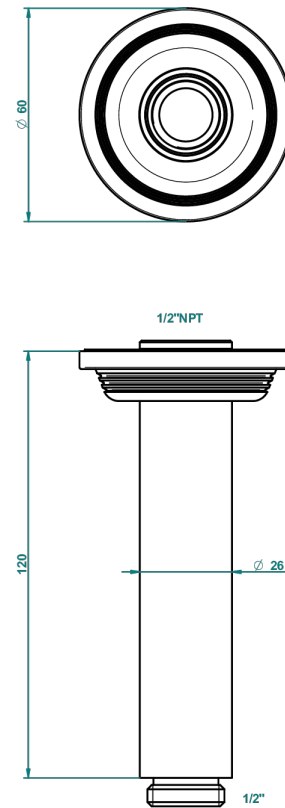

# GRAND CENTRAL METAL

U9K-82V/US

Vertical shower arm ceiling mounted 1/2" connection

THG<sup>®</sup>  
PARIS

61321

06/12/2016

## CHARACTERISTIC

- Grand central Metal
- Vertical shower arm ceiling mounted 1/2" connection