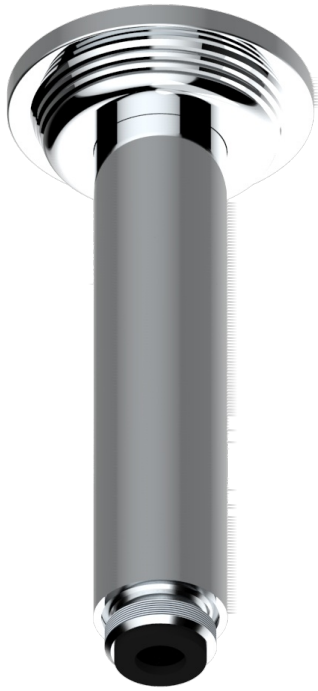

GRAND CENTRAL METAL

U9K-82V/US

Vertical shower arm ceiling mounted 1/2" connection

61321

06/12/2016

CHARACTERISTIC

- Grand central Metal
- Vertical shower arm ceiling mounted 1/2" connection

AVAILABLE FINITIONS

Black ceram - D30
Blush PVD - H62
Brass color PVD - H49
Brown bronze color PVD - F33
Chrome polished - A02
Copper antique matt, coated - H07

Gold color PVD - H52
Gold mat - F07
Gold polished - F01
Graphite PVD - H64
Light coated bronze - D01
Matt Umber PVD - H67

Matt blush PVD - H60
Matt brass color PVD - H50
Matt brown bronze color PVD - F34
Matt chrome (American satin) - C02
Matt gold color PVD - H53
Matt graphite PVD - H65

Matt nickel (American satin) - C01
Matt nickel color PVD - H56
Natural smoked Brass - A13
Nickel antique / Sovereign - H28
Nickel color PVD - H55
Nickel polished - B01

Polished chrome with gold inlay - GA1
Soft gold - F30
Soft matt gold - F31
Umber PVD - H66