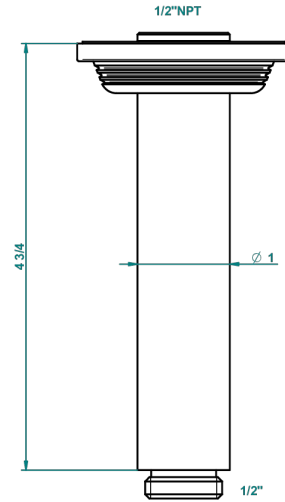

GRAND CENTRAL METAL

U9K-82V/US

Vertical shower arm ceiling mounted 1/2" connection

61321

06/12/2016

CHARACTERISTIC

- Grand central Metal
- Vertical shower arm ceiling mounted 1/2" connection

AVAILABLE FINITIONS