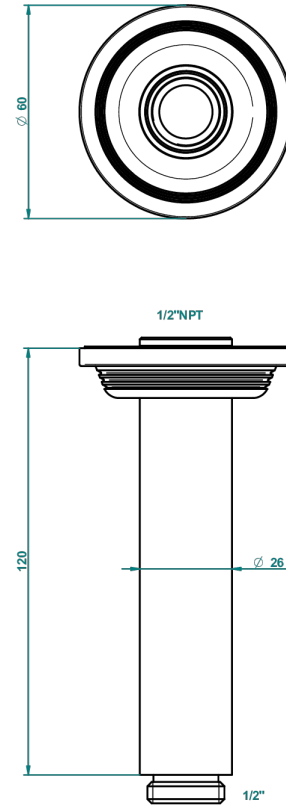

WEST COAST WHITE ONYX WITH LEVER HANDLES

U9H-82V/US

Vertical shower arm ceiling mounted 1/2" connection

THG[®]
PARIS

61321

06/12/2016

CHARACTERISTIC

- West Coast White Onyx with lever handles
- Vertical shower arm ceiling mounted 1/2" connection