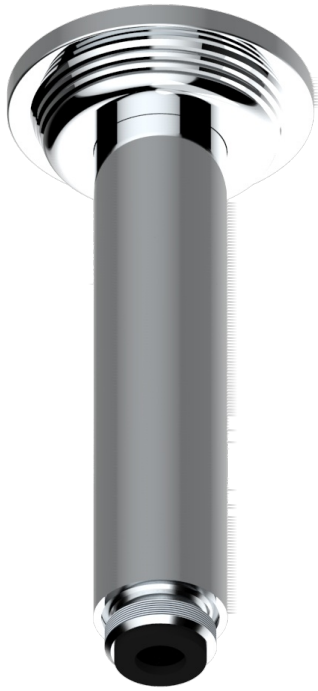

WEST COAST WHITE ONYX WITH LEVER HANDLES

U9H-82V/US

Vertical shower arm ceiling mounted 1/2" connection

THG[®]
PARIS

61321

06/12/2016

CHARACTERISTIC

- West Coast White Onyx with lever handles
- Vertical shower arm ceiling mounted 1/2" connection

AVAILABLE FINITIONS

Black ceram - D30
Blush PVD - H62
Brass color PVD - H49
Brown bronze color PVD - F33
Chrome polished - A02
Copper antique matt, coated - H07

Gold color PVD - H52
Gold mat - F07
Gold polished - F01
Graphite PVD - H64
Light coated bronze - D01
Matt Umber PVD - H67

Matt blush PVD - H60
Matt brass color PVD - H50
Matt brown bronze color PVD - F34
Matt chrome (American satin) - C02
Matt gold color PVD - H53
Matt graphite PVD - H65

Matt nickel (American satin) - C01
Matt nickel color PVD - H56
Natural smoked Brass - A13
Nickel antique / Sovereign - H28
Nickel color PVD - H55
Nickel polished - B01

Soft gold - F30
Soft matt gold - F31
Umber PVD - H66