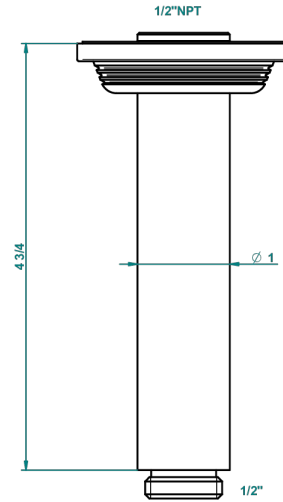

# WEST COAST WHITE ONYX WITH LEVER HANDLES

U9H-82V/US

Vertical shower arm ceiling mounted 1/2" connection

THG<sup>®</sup>  
PARIS

61321

06/12/2016

## CHARACTERISTIC

- West Coast White Onyx with lever handles
- Vertical shower arm ceiling mounted 1/2" connection