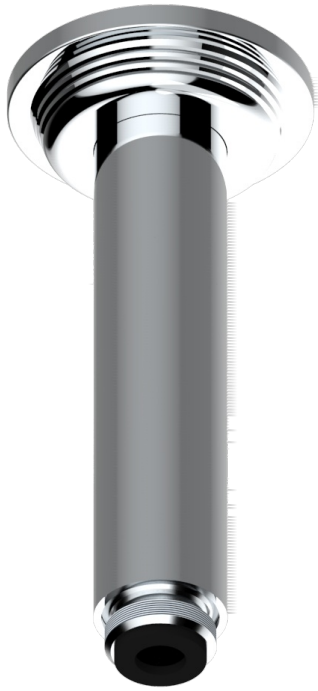

# WEST COAST WHITE ONYX WITH LEVER HANDLES

U9H-82V/US

Vertical shower arm ceiling mounted 1/2" connection

THG<sup>®</sup>  
PARIS

61321

06/12/2016

## CHARACTERISTIC

- West Coast White Onyx with lever handles
- Vertical shower arm ceiling mounted 1/2" connection

## AVAILABLE FINITIONS

Black ceram - D30  
Blush PVD - H62  
Brass color PVD - H49  
Brown bronze color PVD - F33  
Chrome polished - A02  
Copper antique matt, coated - H07

Gold color PVD - H52  
Gold mat - F07  
Gold polished - F01  
Graphite PVD - H64  
Light coated bronze - D01  
Matt Umber PVD - H67

Matt blush PVD - H60  
Matt brass color PVD - H50  
Matt brown bronze color PVD - F34  
Matt chrome (American satin) - C02  
Matt gold color PVD - H53  
Matt graphite PVD - H65

Matt nickel (American satin) - C01  
Matt nickel color PVD - H56  
Natural smoked Brass - A13  
Nickel antique / Sovereign - H28  
Nickel color PVD - H55  
Nickel polished - B01