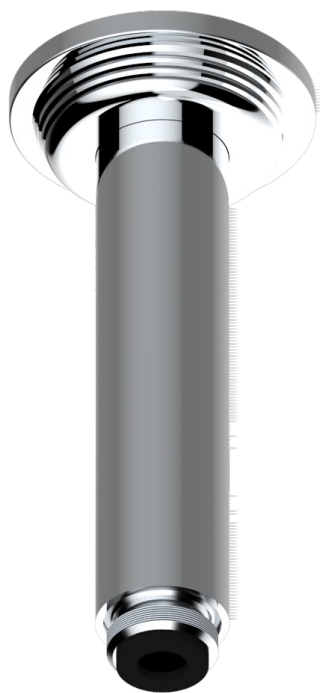

WEST COAST WHITE ONYX

U9G-82V/US

Vertical shower arm ceiling mounted 1/2" connection

THG[®]
PARIS

61321

06/12/2016

CHARACTERISTIC

- West Coast White Onyx
- Vertical shower arm ceiling mounted 1/2" connection

AVAILABLE FINITIONS

Black ceram - D30
Blush PVD - H62
Brass color PVD - H49
Brown bronze color PVD - F33
Chrome polished - A02
Copper antique matt, coated - H07

Gold color PVD - H52
Gold mat - F07
Gold polished - F01
Graphite PVD - H64
Light coated bronze - D01
Matt Umber PVD - H67

Matt blush PVD - H60
Matt brass color PVD - H50
Matt brown bronze color PVD - F34
Matt chrome (American satin) - C02
Matt gold color PVD - H53
Matt graphite PVD - H65

Matt nickel (American satin) - C01
Matt nickel color PVD - H56
Natural smoked Brass - A13
Nickel antique / Sovereign - H28
Nickel color PVD - H55
Nickel polished - B01

Soft gold - F30
Soft matt gold - F31
Umber PVD - H66