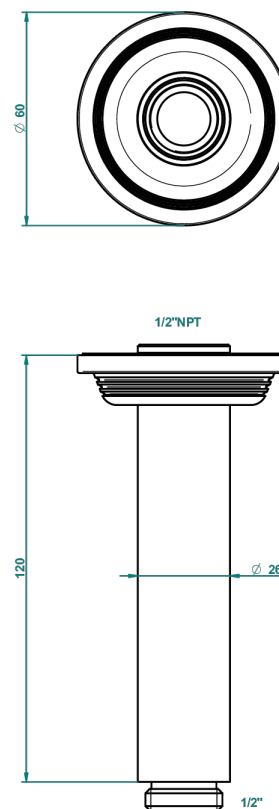

WEST COAST WHITE ONYX

U9G-82V/US

Vertical shower arm ceiling mounted 1/2" connection

THG[®]
PARIS

61321

06/12/2016

CHARACTERISTIC

- West Coast White Onyx
- Vertical shower arm ceiling mounted 1/2" connection

AVAILABLE FINITIONS

Black ceram - D30
Blush PVD - H62
Brass color PVD - H49
Brown bronze color PVD - F33
Chrome polished - A02
Copper antique matt, coated - H07

Gold color PVD - H52
Gold mat - F07
Gold polished - F01
Graphite PVD - H64
Light coated bronze - D01
Matt Umber PVD - H67