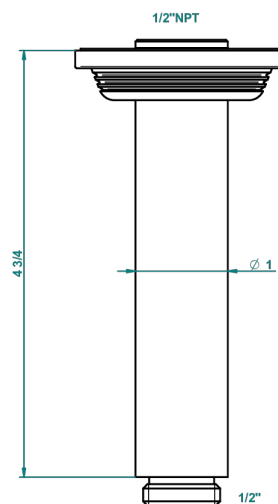

WEST COAST WHITE ONYX

U9G-82V/US

Vertical shower arm ceiling mounted 1/2" connection

THG[®]
PARIS

61321

06/12/2016

CHARACTERISTIC

- West Coast White Onyx
- Vertical shower arm ceiling mounted 1/2" connection