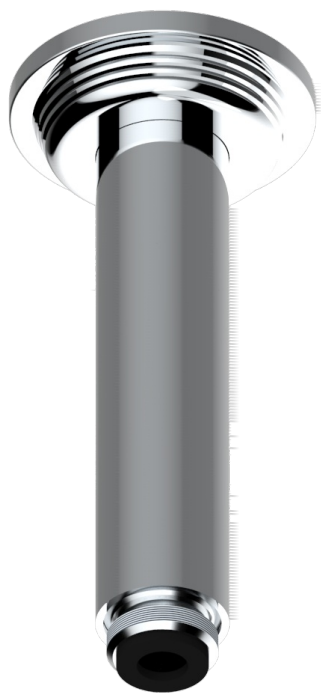

WEST COAST WHITE ONYX

U9G-82V/US

Vertical shower arm ceiling mounted 1/2" connection

THG[®]
PARIS

61321

06/12/2016

CHARACTERISTIC

- West Coast White Onyx
- Vertical shower arm ceiling mounted 1/2" connection

AVAILABLE FINITIONS

Black ceram - D30
Blush PVD - H62
Brass color PVD - H49
Brown bronze color PVD - F33
Chrome polished - A02
Copper antique matt, coated - H07

Gold color PVD - H52
Gold mat - F07
Gold polished - F01
Graphite PVD - H64
Light coated bronze - D01
Matt Umber PVD - H67

Matt blush PVD - H60
Matt brass color PVD - H50
Matt brown bronze color PVD - F34
Matt chrome (American satin) - C02
Matt gold color PVD - H53
Matt graphite PVD - H65

Matt nickel (American satin) - C01
Matt nickel color PVD - H56
Natural smoked Brass - A13
Nickel antique / Sovereign - H28
Nickel color PVD - H55
Nickel polished - B01

Soft gold - F30
Soft matt gold - F31
Umber PVD - H66