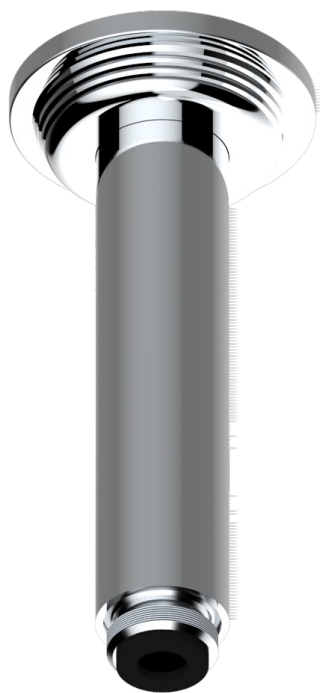

# WEST COAST BLACK ONYX WITH LEVER HANDLES

U9F-82V/US

THG<sup>®</sup>  
PARIS

Vertical shower arm ceiling mounted 1/2" connection

61321

06/12/2016

## CHARACTERISTIC

- West Coast Black Onyx with lever handles
- Vertical shower arm ceiling mounted 1/2" connection

## AVAILABLE FINITIONS

Black ceram - D30  
Blush PVD - H62  
Brass color PVD - H49  
Brown bronze color PVD - F33  
Chrome polished - A02  
Copper antique matt, coated - H07

Gold color PVD - H52  
Gold mat - F07  
Gold polished - F01  
Graphite PVD - H64  
Light coated bronze - D01  
Matt Umber PVD - H67

Matt blush PVD - H60  
Matt brass color PVD - H50  
Matt brown bronze color PVD - F34  
Matt chrome (American satin) - C02  
Matt gold color PVD - H53  
Matt graphite PVD - H65

Matt nickel (American satin) - C01  
Matt nickel color PVD - H56  
Natural smoked Brass - A13  
Nickel antique / Sovereign - H28  
Nickel color PVD - H55  
Nickel polished - B01