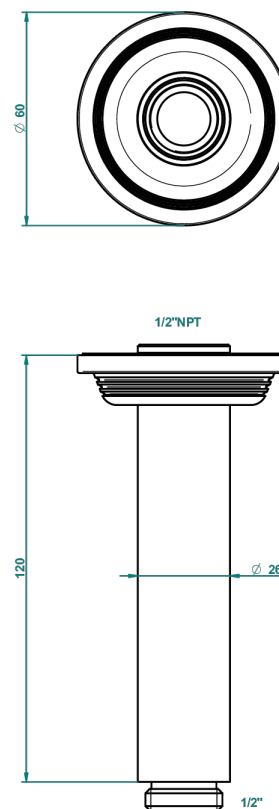

# WEST COAST BLACK ONYX WITH LEVER HANDLES

U9F-82V/US

THG<sup>®</sup>  
PARIS

Vertical shower arm ceiling mounted 1/2" connection

61321

06/12/2016

## CHARACTERISTIC

- West Coast Black Onyx with lever handles
- Vertical shower arm ceiling mounted 1/2" connection