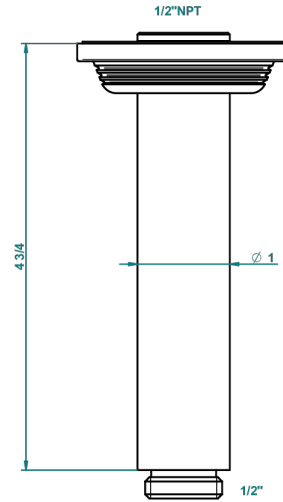

# WEST COAST BLACK ONYX WITH LEVER HANDLES

U9F-82V/US

Vertical shower arm ceiling mounted 1/2" connection

THG<sup>®</sup>  
PARIS

61321

06/12/2016

## CHARACTERISTIC

- West Coast Black Onyx with lever handles
- Vertical shower arm ceiling mounted 1/2" connection