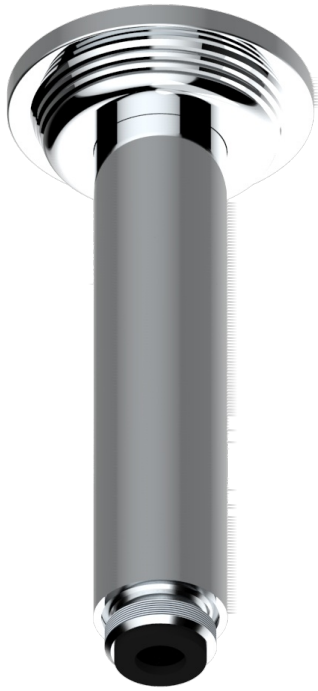

# WEST COAST BLACK ONYX WITH LEVER HANDLES

U9F-82V/US

Vertical shower arm ceiling mounted 1/2" connection

THG<sup>®</sup>  
PARIS

61321

06/12/2016

## CHARACTERISTIC

- West Coast Black Onyx with lever handles
- Vertical shower arm ceiling mounted 1/2" connection

## AVAILABLE FINITIONS

Black ceram - D30  
Blush PVD - H62  
Brass color PVD - H49  
Brown bronze color PVD - F33  
Chrome polished - A02  
Copper antique matt, coated - H07

Gold color PVD - H52  
Gold mat - F07  
Gold polished - F01  
Graphite PVD - H64  
Light coated bronze - D01  
Matt Umber PVD - H67

Matt blush PVD - H60  
Matt brass color PVD - H50  
Matt brown bronze color PVD - F34  
Matt chrome (American satin) - C02  
Matt gold color PVD - H53  
Matt graphite PVD - H65

Matt nickel (American satin) - C01  
Matt nickel color PVD - H56  
Natural smoked Brass - A13  
Nickel antique / Sovereign - H28  
Nickel color PVD - H55  
Nickel polished - B01