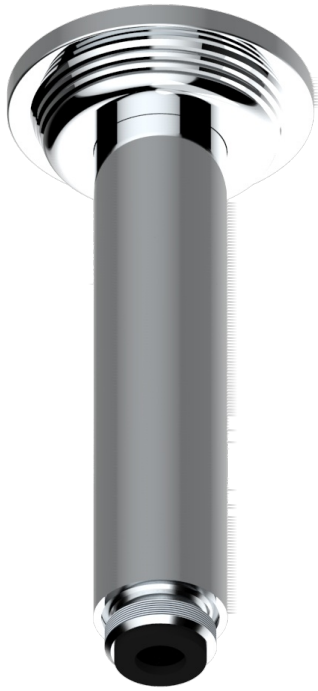

WEST COAST BLACK ONYX

U9E-82V/US

Vertical shower arm ceiling mounted 1/2" connection

61321

06/12/2016

CHARACTERISTIC

- West Coast Black Onyx
- Vertical shower arm ceiling mounted 1/2" connection

AVAILABLE FINITIONS

Black ceram - D30
Blush PVD - H62
Brass color PVD - H49
Brown bronze color PVD - F33
Chrome polished - A02
Copper antique matt, coated - H07

Gold color PVD - H52
Gold mat - F07
Gold polished - F01
Graphite PVD - H64
Light coated bronze - D01
Matt Umber PVD - H67

Matt blush PVD - H60
Matt brass color PVD - H50
Matt brown bronze color PVD - F34
Matt chrome (American satin) - C02
Matt gold color PVD - H53
Matt graphite PVD - H65

Matt nickel (American satin) - C01
Matt nickel color PVD - H56
Natural smoked Brass - A13
Nickel antique / Sovereign - H28
Nickel color PVD - H55
Nickel polished - B01

Soft gold - F30
Soft matt gold - F31
Umber PVD - H66