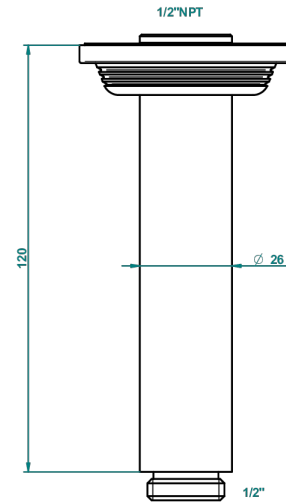

WEST COAST BLACK ONYX

U9E-82V/US

Vertical shower arm ceiling mounted 1/2" connection

61321

06/12/2016

CHARACTERISTIC

- West Coast Black Onyx
- Vertical shower arm ceiling mounted 1/2" connection

AVAILABLE FINITIONS