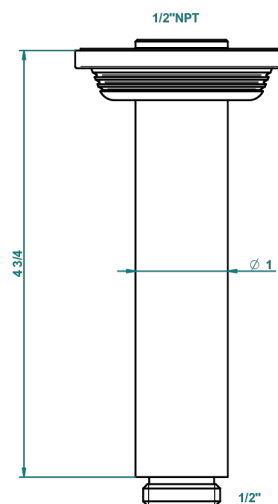

WEST COAST BLACK ONYX

U9E-82V/US

Vertical shower arm ceiling mounted 1/2" connection

61321

06/12/2016

CHARACTERISTIC

- West Coast Black Onyx
- Vertical shower arm ceiling mounted 1/2" connection

AVAILABLE FINITIONS

Black ceram - D30
Blush PVD - H62
Brass color PVD - H49
Brown bronze color PVD - F33
Chrome polished - A02
Copper antique matt, coated - H07

Gold color PVD - H52
Gold mat - F07
Gold polished - F01
Graphite PVD - H64
Light coated bronze - D01
Matt Umber PVD - H67

Matt blush PVD - H60
Matt brass color PVD - H50
Matt brown bronze color PVD - F34
Matt chrome (American satin) - C02
Matt gold color PVD - H53
Matt graphite PVD - H65

Matt nickel (American satin) - C01
Matt nickel color PVD - H56
Natural smoked Brass - A13
Nickel antique / Sovereign - H28
Nickel color PVD - H55
Nickel polished - B01

Soft gold - F30
Soft matt gold - F31
Umber PVD - H66