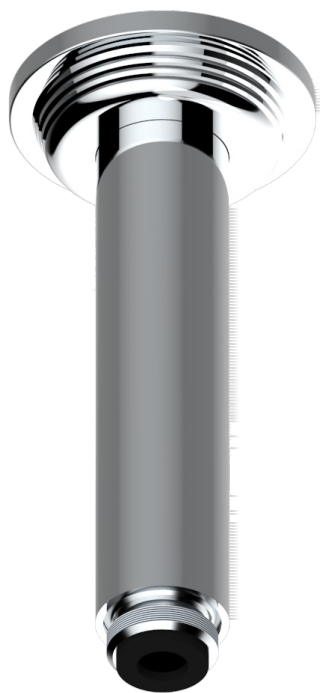

# WEST COAST BLACK ONYX

U9E-82V/US

Vertical shower arm ceiling mounted 1/2" connection

61321

06/12/2016

## CHARACTERISTIC

- West Coast Black Onyx
- Vertical shower arm ceiling mounted 1/2" connection

## AVAILABLE FINITIONS

Black ceram - D30  
Blush PVD - H62  
Brass color PVD - H49  
Brown bronze color PVD - F33  
Chrome polished - A02  
Copper antique matt, coated - H07

Gold color PVD - H52  
Gold mat - F07  
Gold polished - F01  
Graphite PVD - H64  
Light coated bronze - D01  
Matt Umber PVD - H67

Matt blush PVD - H60  
Matt brass color PVD - H50  
Matt brown bronze color PVD - F34  
Matt chrome (American satin) - C02  
Matt gold color PVD - H53  
Matt graphite PVD - H65

Matt nickel (American satin) - C01  
Matt nickel color PVD - H56  
Natural smoked Brass - A13  
Nickel antique / Sovereign - H28  
Nickel color PVD - H55  
Nickel polished - B01