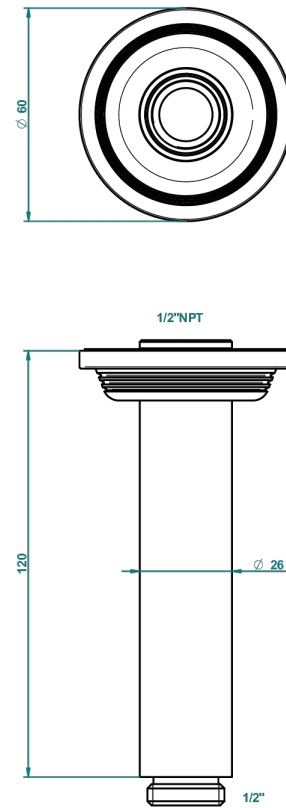

WEST COAST WITH GUILLOCHE DECOR WITH LEVER HANDLES

U9D-82V/US

Vertical shower arm ceiling mounted 1/2" connection

61321

06/12/2016

CHARACTERISTIC

- West coast with Guilloché decor with lever handles
- Vertical shower arm ceiling mounted 1/2" connection