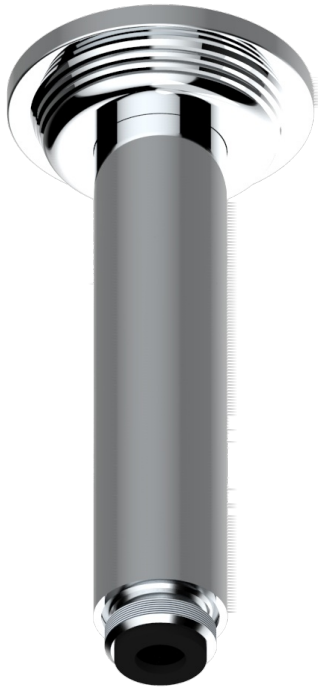

WEST COAST WITH GUILLOCHE DECOR WITH LEVER HANDLES

U9D-82V/US

Vertical shower arm ceiling mounted 1/2" connection

61321

06/12/2016

CHARACTERISTIC

- West coast with Guilloché decor with lever handles
- Vertical shower arm ceiling mounted 1/2" connection

AVAILABLE FINITIONS

Black ceram - D30
Blush PVD - H62
Brass color PVD - H49
Brown bronze color PVD - F33
Chrome polished - A02
Copper antique matt, coated - H07

Gold color PVD - H52
Gold mat - F07
Gold polished - F01
Graphite PVD - H64
Light coated bronze - D01
Matt Umber PVD - H67

Matt blush PVD - H60
Matt brass color PVD - H50
Matt brown bronze color PVD - F34
Matt chrome (American satin) - C02
Matt gold color PVD - H53
Matt graphite PVD - H65

Matt nickel (American satin) - C01
Matt nickel color PVD - H56
Natural smoked Brass - A13
Nickel antique / Sovereign - H28
Nickel color PVD - H55
Nickel polished - B01

Polished chrome with gold inlay - GA1
Soft gold - F30
Soft matt gold - F31
Umber PVD - H66