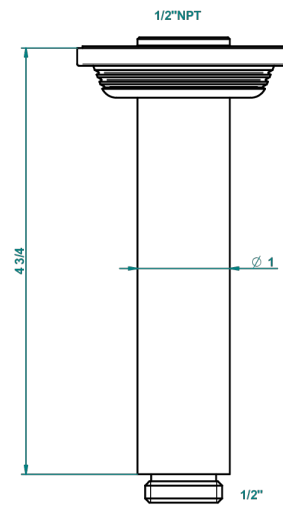

WEST COAST WITH GUILLOCHE DECOR WITH LEVER HANDLES

U9D-82V/US

Vertical shower arm ceiling mounted 1/2" connection

61321

06/12/2016

CHARACTERISTIC

- West coast with Guilloché decor with lever handles
- Vertical shower arm ceiling mounted 1/2" connection