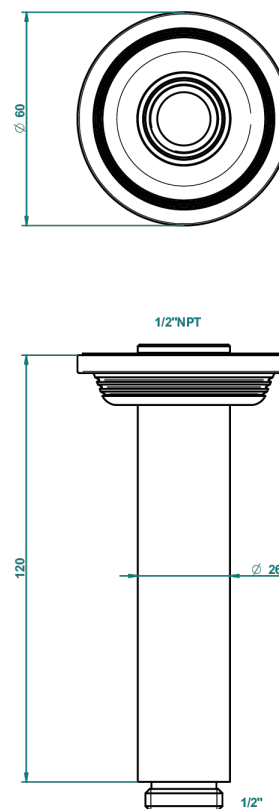

WEST COAST WITH GUILLOCHE DECOR

U9C-82V/US

THG[®]
PARIS

Vertical shower arm ceiling mounted 1/2" connection

61321

06/12/2016

CHARACTERISTIC

- West coast with Guilloché decor
- Vertical shower arm ceiling mounted 1/2" connection

AVAILABLE FINITIONS

Black ceram - D30
Blush PVD - H62
Brass color PVD - H49
Brown bronze color PVD - F33
Chrome polished - A02
Copper antique matt, coated - H07

Gold color PVD - H52
Gold mat - F07
Gold polished - F01
Graphite PVD - H64
Light coated bronze - D01
Matt Umber PVD - H67