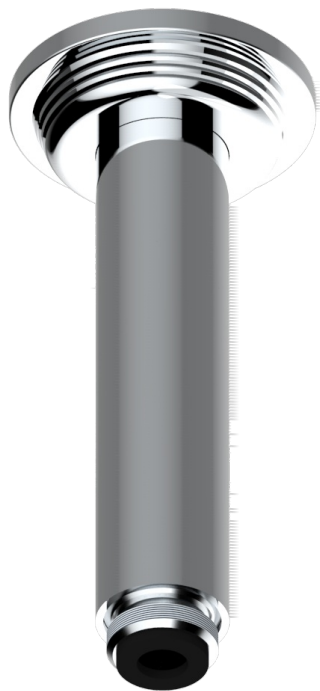

WEST COAST WITH GUILLOCHE DECOR

U9C-82V/US

THG[®]
PARIS

Vertical shower arm ceiling mounted 1/2" connection

61321

06/12/2016

CHARACTERISTIC

- West coast with Guilloché decor
- Vertical shower arm ceiling mounted 1/2" connection

AVAILABLE FINITIONS

Black ceram - D30
Blush PVD - H62
Brass color PVD - H49
Brown bronze color PVD - F33
Chrome polished - A02
Copper antique matt, coated - H07

Gold color PVD - H52
Gold mat - F07
Gold polished - F01
Graphite PVD - H64
Light coated bronze - D01
Matt Umber PVD - H67

Matt blush PVD - H60
Matt brass color PVD - H50
Matt brown bronze color PVD - F34
Matt chrome (American satin) - C02
Matt gold color PVD - H53
Matt graphite PVD - H65

Matt nickel (American satin) - C01
Matt nickel color PVD - H56
Natural smoked Brass - A13
Nickel antique / Sovereign - H28
Nickel color PVD - H55
Nickel polished - B01

Polished chrome with gold inlay - GA1
Soft gold - F30
Soft matt gold - F31
Umber PVD - H66