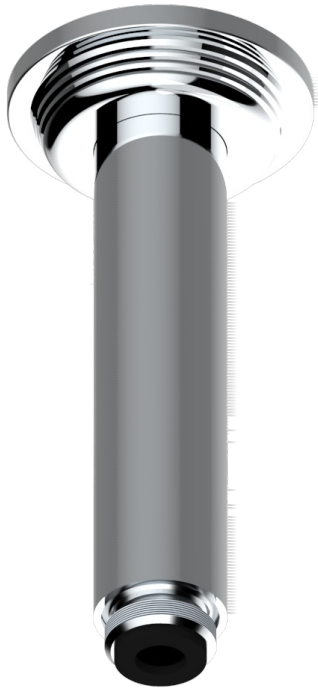

# WEST COAST WITH GUILLOCHE DECOR

U9C-82V/US

Vertical shower arm ceiling mounted 1/2" connection

THG<sup>®</sup>  
PARIS

61321

06/12/2016

## CHARACTERISTIC

- West coast with Guilloché decor
- Vertical shower arm ceiling mounted 1/2" connection

## AVAILABLE FINITIONS

Black ceram - D30  
Blush PVD - H62  
Brass color PVD - H49  
Brown bronze color PVD - F33  
Chrome polished - A02  
Copper antique matt, coated - H07

Gold color PVD - H52  
Gold mat - F07  
Gold polished - F01  
Graphite PVD - H64  
Light coated bronze - D01  
Matt Umber PVD - H67

Matt blush PVD - H60  
Matt brass color PVD - H50  
Matt brown bronze color PVD - F34  
Matt chrome (American satin) - C02  
Matt gold color PVD - H53  
Matt graphite PVD - H65

Matt nickel (American satin) - C01  
Matt nickel color PVD - H56  
Natural smoked Brass - A13  
Nickel antique / Sovereign - H28  
Nickel color PVD - H55  
Nickel polished - B01