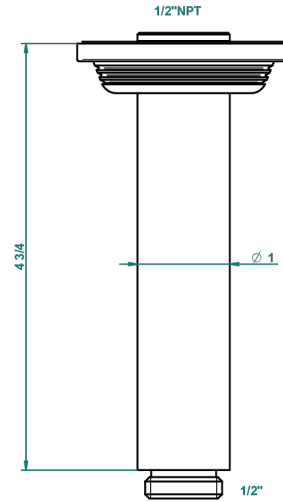

# WEST COAST WITH GUILLOCHE DECOR

U9C-82V/US

Vertical shower arm ceiling mounted 1/2" connection

THG<sup>®</sup>  
PARIS

61321

06/12/2016

## CHARACTERISTIC

- West coast with Guilloché decor
- Vertical shower arm ceiling mounted 1/2" connection