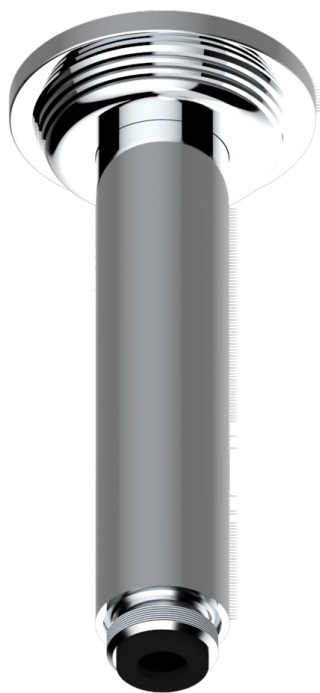

# WEST COAST METAL WITH LEVER HANDLES

U9B-82V/US

Vertical shower arm ceiling mounted 1/2" connection

THG<sup>®</sup>  
PARIS

61321

06/12/2016

## CHARACTERISTIC

- West Coast Metal with lever handles
- Vertical shower arm ceiling mounted 1/2" connection

## AVAILABLE FINITIONS

Black ceram - D30  
Blush PVD - H62  
Brass color PVD - H49  
Brown bronze color PVD - F33  
Chrome polished - A02  
Copper antique matt, coated - H07

Gold color PVD - H52  
Gold mat - F07  
Gold polished - F01  
Graphite PVD - H64  
Light coated bronze - D01  
Matt Umber PVD - H67

Matt blush PVD - H60  
Matt brass color PVD - H50  
Matt brown bronze color PVD - F34  
Matt chrome (American satin) - C02  
Matt gold color PVD - H53  
Matt graphite PVD - H65

Matt nickel (American satin) - C01  
Matt nickel color PVD - H56  
Natural smoked Brass - A13  
Nickel antique / Sovereign - H28  
Nickel color PVD - H55  
Nickel polished - B01