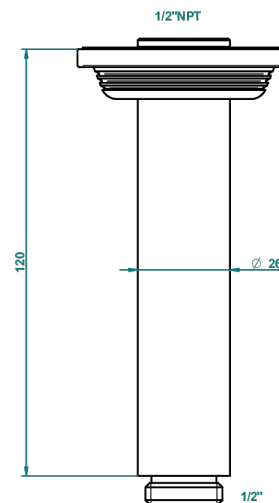

# WEST COAST METAL WITH LEVER HANDLES

U9B-82V/US

Vertical shower arm ceiling mounted 1/2" connection

THG<sup>®</sup>  
PARIS

61321

06/12/2016

## CHARACTERISTIC

- West Coast Metal with lever handles
- Vertical shower arm ceiling mounted 1/2" connection