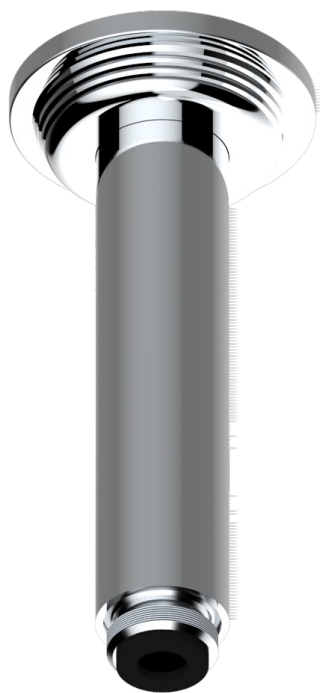

WEST COAST METAL WITH LEVER HANDLES

U9B-82V/US

THG[®]
PARIS

Vertical shower arm ceiling mounted 1/2" connection

61321

06/12/2016

CHARACTERISTIC

- West Coast Metal with lever handles
- Vertical shower arm ceiling mounted 1/2" connection

AVAILABLE FINITIONS

Black ceram - D30
Blush PVD - H62
Brass color PVD - H49
Brown bronze color PVD - F33
Chrome polished - A02
Copper antique matt, coated - H07

Gold color PVD - H52
Gold mat - F07
Gold polished - F01
Graphite PVD - H64
Light coated bronze - D01
Matt Umber PVD - H67

Matt blush PVD - H60
Matt brass color PVD - H50
Matt brown bronze color PVD - F34
Matt chrome (American satin) - C02
Matt gold color PVD - H53
Matt graphite PVD - H65

Matt nickel (American satin) - C01
Matt nickel color PVD - H56
Natural smoked Brass - A13
Nickel antique / Sovereign - H28
Nickel color PVD - H55
Nickel polished - B01

Polished chrome with gold inlay - GA1
Soft gold - F30
Soft matt gold - F31
Umber PVD - H66