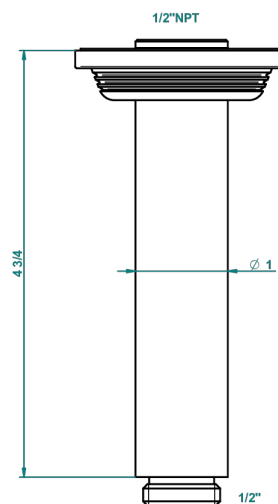

WEST COAST METAL WITH LEVER HANDLES

U9B-82V/US

THG[®]
PARIS

Vertical shower arm ceiling mounted 1/2" connection

61321

06/12/2016

CHARACTERISTIC

- West Coast Metal with lever handles
- Vertical shower arm ceiling mounted 1/2" connection