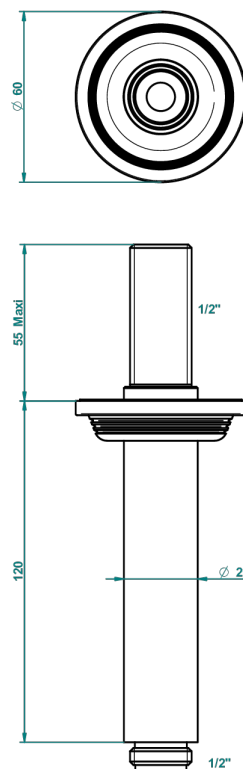

GRAND CENTRAL BLACK ONYX

U9M-82V

Brausearm 1/2" zur Deckenmontage

THG[®]
PARIS

61318

06/12/2016

EIGENSCHAFTEN

- Grand central Black Onyx
- Brausearm 1/2" zur Deckenmontage

VERFÜGBARE OBERFLÄCHEN

Altnickel - H28
Blassgold - F30
Blassgold matt unlackiert - F31
Bronze hell - D01
Chrom - A02
Chrom matt - C02

Gold - F01
Gold matt - F07
Kupfer altrot matt lackiert - H07
Mattschwarz keramik - D30
Natural smoked Brass - A13
Nickel matt - C01

Pvd blush - H62
Pvd blush matt - H60
Pvd bronze braun - F33
Pvd bronze braun matt - F34
Pvd gold - H52
Pvd gold matt - H53

Pvd graphite - H64
Pvd graphite matt - H65
Pvd messing - H49
Pvd messing matt - H50
Pvd nickel - H55
Pvd nickel matt - H56