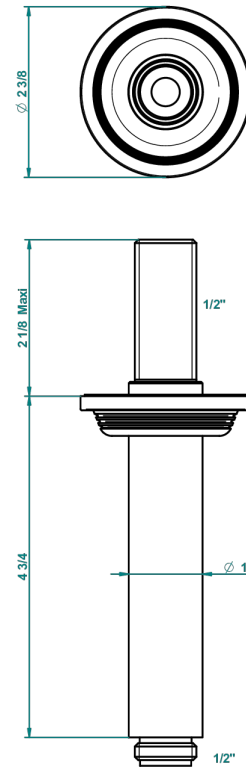

GRAND CENTRAL BLACK ONYX

U9M-82V

Brausearm 1/2" zur Deckenmontage

THG[®]
PARIS

61318

06/12/2016

EIGENSCHAFTEN

- Grand central Black Onyx
- Brausearm 1/2" zur Deckenmontage

VERFÜGBARE OBERFLÄCHEN

Altnickel - H28
Blassgold - F30
Blassgold matt unlackiert - F31
Bronze hell - D01
Chrom - A02
Chrom matt - C02

Gold - F01
Gold matt - F07
Kupfer altrot matt lackiert - H07
Mattschwarz keramik - D30
Natural smoked Brass - A13
Nickel matt - C01

Pvd blush - H62
Pvd blush matt - H60
Pvd bronze braun - F33
Pvd bronze braun matt - F34
Pvd gold - H52
Pvd gold matt - H53

Pvd graphite - H64
Pvd graphite matt - H65
Pvd messing - H49
Pvd messing matt - H50
Pvd nickel - H55
Pvd nickel matt - H56