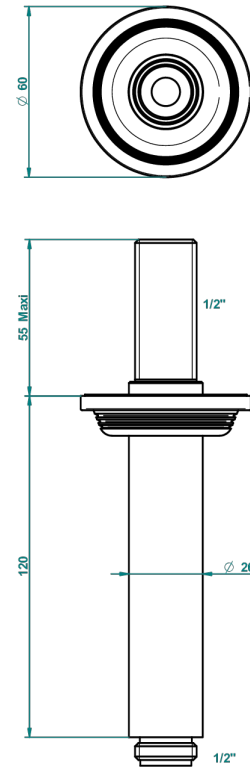

GRAND CENTRAL METAL

U9K-82V

Brausearm 1/2" zur Deckenmontage

THG[®]
PARIS

61318

06/12/2016

EIGENSCHAFTEN

- Grand central Metal
- Brausearm 1/2" zur Deckenmontage

VERFÜGBARE OBERFLÄCHEN

Altnickel - H28
Blassgold - F30
Blassgold matt unlackiert - F31
Bronze hell - D01
Chrom - A02
Chrom matt - C02

Gold - F01
Gold matt - F07
Kupfer altrot matt lackiert - H07
Mattschwarz keramik - D30
Natural smoked Brass - A13
Nickel matt - C01

Polished chrome with gold inlay - GA1
Pvd blush - H62
Pvd blush matt - H60
Pvd bronze braun - F33
Pvd bronze braun matt - F34
Pvd gold - H52

Pvd gold matt - H53
Pvd graphite - H64
Pvd graphite matt - H65
Pvd messing - H49
Pvd messing matt - H50
Pvd nickel - H55

Pvd nickel matt - H56
Pvd umber - H66
Pvd umber matt - H67
Silbernichel - B01