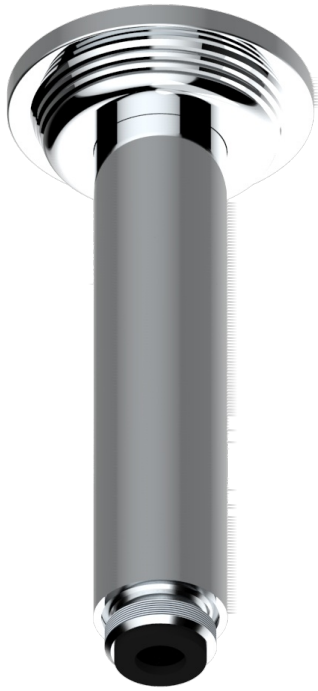

GRAND CENTRAL METAL

U9K-82V

Brausearm 1/2" zur Deckenmontage

THG[®]
PARIS

61318

06/12/2016

EIGENSCHAFTEN

- Grand central Metal
- Brausearm 1/2" zur Deckenmontage

VERFÜGBARE OBERFLÄCHEN

Altnickel - H28
Blassgold - F30
Blassgold matt unlackiert - F31
Bronze hell - D01
Chrom - A02
Chrom matt - C02

Gold - F01
Gold matt - F07
Kupfer altrot matt lackiert - H07
Mattschwarz keramik - D30
Natural smoked Brass - A13
Nickel matt - C01

Polished chrome with gold inlay - GA1
Pvd blush - H62
Pvd blush matt - H60
Pvd bronze braun - F33
Pvd bronze braun matt - F34
Pvd gold - H52

Pvd gold matt - H53
Pvd graphite - H64
Pvd graphite matt - H65
Pvd messing - H49
Pvd messing matt - H50
Pvd nickel - H55