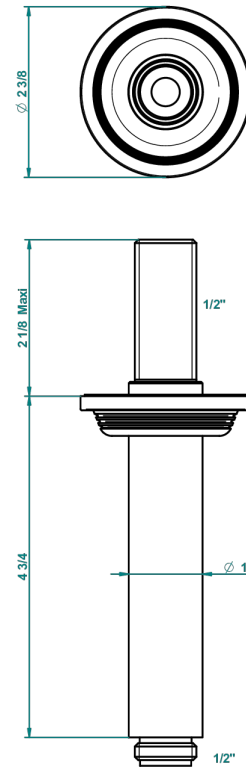

GRAND CENTRAL METAL

U9K-82V

Brausearm 1/2" zur Deckenmontage

THG[®]
PARIS

61318

06/12/2016

EIGENSCHAFTEN

- Grand central Metal
- Brausearm 1/2" zur Deckenmontage

VERFÜGBARE OBERFLÄCHEN

Altnickel - H28
Blassgold - F30
Blassgold matt unlackiert - F31
Bronze hell - D01
Chrom - A02
Chrom matt - C02

Gold - F01
Gold matt - F07
Kupfer altrot matt lackiert - H07
Mattschwarz keramik - D30
Natural smoked Brass - A13
Nickel matt - C01

Polished chrome with gold inlay - GA1
Pvd blush - H62
Pvd blush matt - H60
Pvd bronze braun - F33
Pvd bronze braun matt - F34
Pvd gold - H52

Pvd gold matt - H53
Pvd graphite - H64
Pvd graphite matt - H65
Pvd messing - H49
Pvd messing matt - H50
Pvd nickel - H55

Pvd nickel matt - H56
Pvd umber - H66
Pvd umber matt - H67
Silbernichel - B01