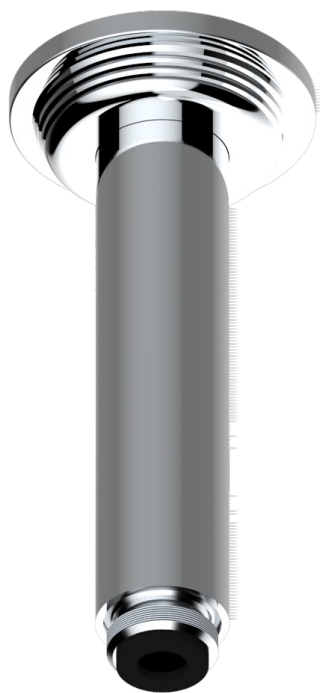

WEST COAST WHITE ONYX WITH LEVER HANDLES

THG[®]
PARIS

U9H-82V

Brausearm 1/2" zur Deckenmontage

61318

06/12/2016

EIGENSCHAFTEN

- West Coast White Onyx with lever handles
- Brausearm 1/2" zur Deckenmontage

VERFÜGBARE OBERFLÄCHEN

Altnickel - H28
Blassgold - F30
Blassgold matt unlackiert - F31
Bronze hell - D01
Chrom - A02
Chrom matt - C02

Gold - F01
Gold matt - F07
Kupfer altrot matt lackiert - H07
Mattschwarz keramik - D30
Natural smoked Brass - A13
Nickel matt - C01

Pvd umber - H66
Pvd umber matt - H67
Silbernickel - B01