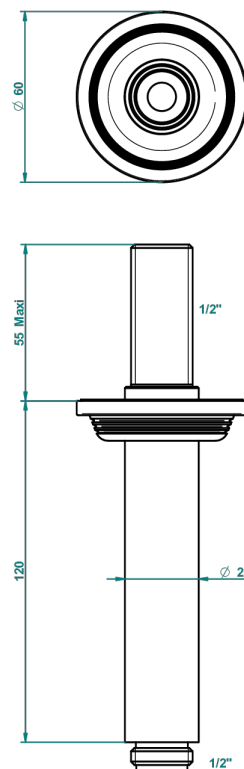

WEST COAST WHITE ONYX WITH LEVER HANDLES

THG[®]
PARIS

U9H-82V

Brausearm 1/2" zur Deckenmontage

61318

06/12/2016

EIGENSCHAFTEN

- West Coast White Onyx with lever handles
- Brausearm 1/2" zur Deckenmontage

VERFÜGBARE OBERFLÄCHEN

Altnickel - H28
Blassgold - F30
Blassgold matt unlackiert - F31
Bronze hell - D01
Chrom - A02
Chrom matt - C02

Gold - F01
Gold matt - F07
Kupfer altrot matt lackiert - H07
Mattschwarz keramik - D30
Natural smoked Brass - A13
Nickel matt - C01