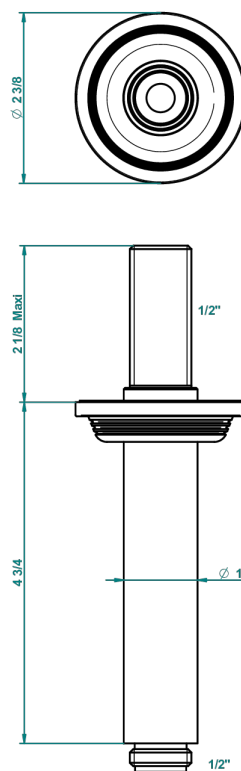

WEST COAST WHITE ONYX WITH LEVER HANDLES

U9H-82V

Brausearm 1/2" zur Deckenmontage

61318

06/12/2016

EIGENSCHAFTEN

- West Coast White Onyx with lever handles
- Brausearm 1/2" zur Deckenmontage

VERFÜGBARE OBERFLÄCHEN

Altnickel - H28
Blassgold - F30
Blassgold matt unlackiert - F31
Bronze hell - D01
Chrom - A02
Chrom matt - C02

Gold - F01
Gold matt - F07
Kupfer altrot matt lackiert - H07
Mattschwarz keramik - D30
Natural smoked Brass - A13
Nickel matt - C01

Pvd blush - H62
Pvd blush matt - H60
Pvd bronze braun - F33
Pvd bronze braun matt - F34
Pvd gold - H52
Pvd gold matt - H53

Pvd graphite - H64
Pvd graphite matt - H65
Pvd messing - H49
Pvd messing matt - H50
Pvd nickel - H55
Pvd nickel matt - H56