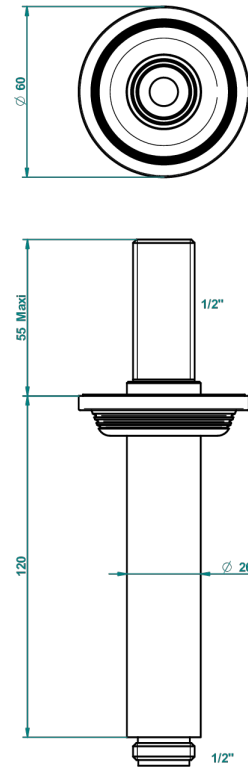

WEST COAST WHITE ONYX

U9G-82V

Brausearm 1/2" zur Deckenmontage

THG[®]
PARIS

61318

06/12/2016

EIGENSCHAFTEN

- West Coast White Onyx
- Brausearm 1/2" zur Deckenmontage

VERFÜGBARE OBERFLÄCHEN

Altnickel - H28
Blassgold - F30
Blassgold matt unlackiert - F31
Bronze hell - D01
Chrom - A02
Chrom matt - C02

Gold - F01
Gold matt - F07
Kupfer altrot matt lackiert - H07
Mattschwarz keramik - D30
Natural smoked Brass - A13
Nickel matt - C01

Pvd blush - H62
Pvd blush matt - H60
Pvd bronze braun - F33
Pvd bronze braun matt - F34
Pvd gold - H52
Pvd gold matt - H53

Pvd graphite - H64
Pvd graphite matt - H65
Pvd messing - H49
Pvd messing matt - H50
Pvd nickel - H55
Pvd nickel matt - H56