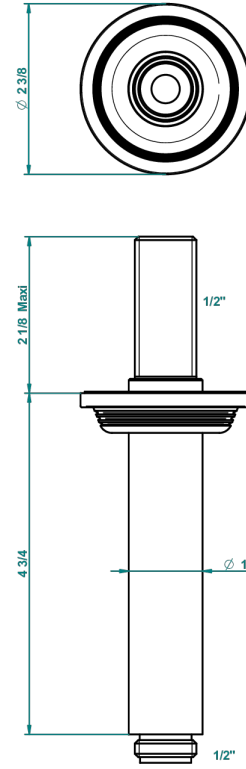

WEST COAST WHITE ONYX

U9G-82V

Brausearm 1/2" zur Deckenmontage

THG[®]
PARIS

61318

06/12/2016

EIGENSCHAFTEN

- West Coast White Onyx
- Brausearm 1/2" zur Deckenmontage

VERFÜGBARE OBERFLÄCHEN

Altnickel - H28
Blassgold - F30
Blassgold matt unlackiert - F31
Bronze hell - D01
Chrom - A02
Chrom matt - C02

Gold - F01
Gold matt - F07
Kupfer altrot matt lackiert - H07
Mattschwarz keramik - D30
Natural smoked Brass - A13
Nickel matt - C01

Pvd blush - H62
Pvd blush matt - H60
Pvd bronze braun - F33
Pvd bronze braun matt - F34
Pvd gold - H52
Pvd gold matt - H53

Pvd graphite - H64
Pvd graphite matt - H65
Pvd messing - H49
Pvd messing matt - H50
Pvd nickel - H55
Pvd nickel matt - H56