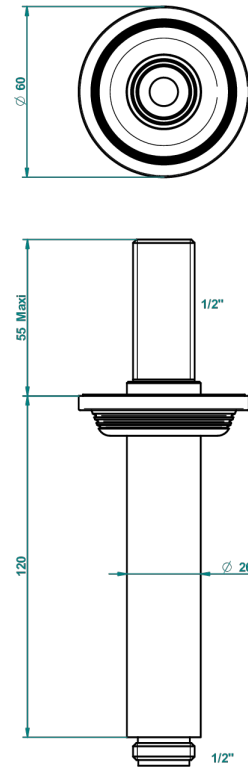

WEST COAST BLACK ONYX WITH LEVER

U9F-82V

Brausearm 1/2" zur Deckenmontage

THG[®]
PARIS

61318

06/12/2016

EIGENSCHAFTEN

- West Coast Black Onyx with lever
- Brausearm 1/2" zur Deckenmontage

VERFÜGBARE OBERFLÄCHEN

Altnickel - H28
Blassgold - F30
Blassgold matt unlackiert - F31
Bronze hell - D01
Chrom - A02
Chrom matt - C02

Gold - F01
Gold matt - F07
Kupfer altrot matt lackiert - H07
Mattschwarz keramik - D30
Natural smoked Brass - A13
Nickel matt - C01

Pvd blush - H62
Pvd blush matt - H60
Pvd bronze braun - F33
Pvd bronze braun matt - F34
Pvd gold - H52
Pvd gold matt - H53

Pvd graphite - H64
Pvd graphite matt - H65
Pvd messing - H49
Pvd messing matt - H50
Pvd nickel - H55
Pvd nickel matt - H56