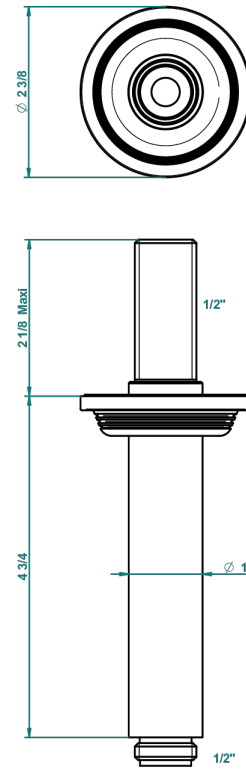

WEST COAST BLACK ONYX WITH LEVER

U9F-82V

Brausearm 1/2" zur Deckenmontage

THG[®]
PARIS

61318

06/12/2016

EIGENSCHAFTEN

- West Coast Black Onyx with lever
- Brausearm 1/2" zur Deckenmontage

VERFÜGBARE OBERFLÄCHEN

Altnickel - H28
Blassgold - F30
Blassgold matt unlackiert - F31
Bronze hell - D01
Chrom - A02
Chrom matt - C02

Gold - F01
Gold matt - F07
Kupfer altrot matt lackiert - H07
Mattschwarz keramik - D30
Natural smoked Brass - A13
Nickel matt - C01

Pvd blush - H62
Pvd blush matt - H60
Pvd bronze braun - F33
Pvd bronze braun matt - F34
Pvd gold - H52
Pvd gold matt - H53

Pvd graphite - H64
Pvd graphite matt - H65
Pvd messing - H49
Pvd messing matt - H50
Pvd nickel - H55
Pvd nickel matt - H56