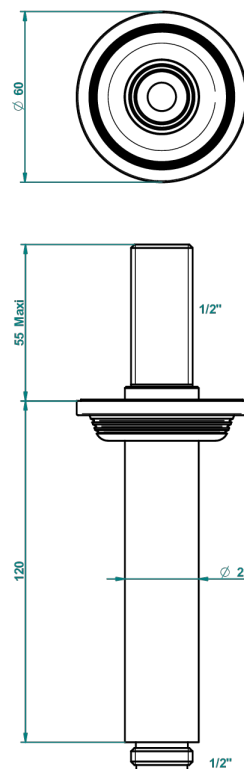

# WEST COAST WITH GUILLOCHE DECOR WITH LEVER

U9D-82V

Brausearm 1/2" zur Deckenmontage

61318

06/12/2016

## EIGENSCHAFTEN

- West coast with Guilloché decor with lever
- Brausearm 1/2" zur Deckenmontage

## VERFÜGBARE OBERFLÄCHEN

Altnickel - H28  
Blassgold - F30  
Blassgold matt unlackiert - F31  
Bronze hell - D01  
Chrom - A02  
Chrom matt - C02

Gold - F01  
Gold matt - F07  
Kupfer altrot matt lackiert - H07  
Mattschwarz keramik - D30  
Natural smoked Brass - A13  
Nickel matt - C01