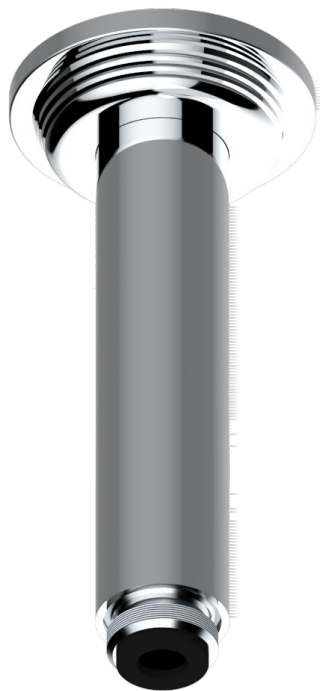

# WEST COAST WITH GUILLOCHE DECOR WITH LEVER

U9D-82V

Brausearm 1/2" zur Deckenmontage

61318

06/12/2016

## EIGENSCHAFTEN

- West coast with Guilloché decor with lever
- Brausearm 1/2" zur Deckenmontage

## VERFÜGBARE OBERFLÄCHEN

Altnickel - H28  
Blassgold - F30  
Blassgold matt unlackiert - F31  
Bronze hell - D01  
Chrom - A02  
Chrom matt - C02

Gold - F01  
Gold matt - F07  
Kupfer altrot matt lackiert - H07  
Mattschwarz keramik - D30  
Natural smoked Brass - A13  
Nickel matt - C01

Polished chrome with gold inlay - GA1  
Pvd blush - H62  
Pvd blush matt - H60  
Pvd bronze braun - F33  
Pvd bronze braun matt - F34  
Pvd gold - H52

Pvd gold matt - H53  
Pvd graphite - H64  
Pvd graphite matt - H65  
Pvd messing - H49  
Pvd messing matt - H50  
Pvd nickel - H55