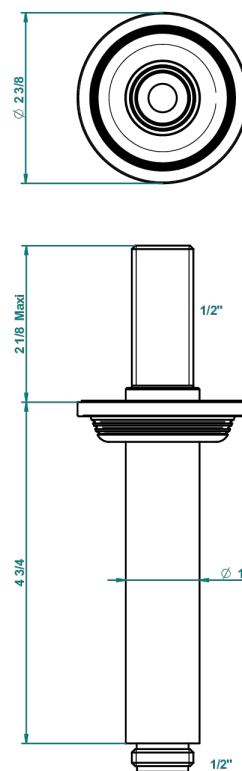

# WEST COAST WITH GUILLOCHE DECOR WITH LEVER

U9D-82V

Brausearm 1/2" zur Deckenmontage

61318

06/12/2016

## EIGENSCHAFTEN

- West coast with Guilloché decor with lever
- Brausearm 1/2" zur Deckenmontage

## VERFÜGBARE OBERFLÄCHEN

Altnickel - H28  
Blassgold - F30  
Blassgold matt unlackiert - F31  
Bronze hell - D01  
Chrom - A02  
Chrom matt - C02

Gold - F01  
Gold matt - F07  
Kupfer altrot matt lackiert - H07  
Mattschwarz keramik - D30  
Natural smoked Brass - A13  
Nickel matt - C01