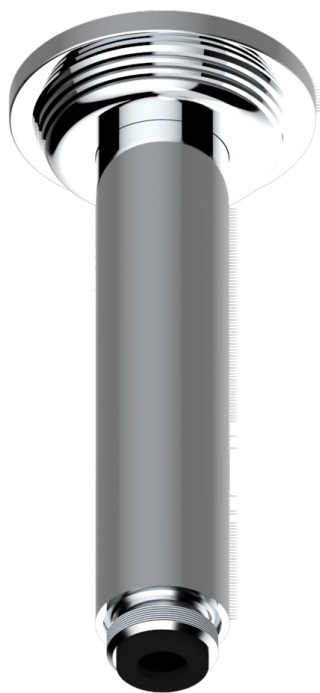

# WEST COAST WITH GUILLOCHE DECOR WITH LEVER

U9D-82V

Brausearm 1/2" zur Deckenmontage

61318

06/12/2016

## EIGENSCHAFTEN

- West coast with Guilloché decor with lever
- Brausearm 1/2" zur Deckenmontage

## VERFÜGBARE OBERFLÄCHEN

Altnickel - H28  
Blassgold - F30  
Blassgold matt unlackiert - F31  
Bronze hell - D01  
Chrom - A02  
Chrom matt - C02

Gold - F01  
Gold matt - F07  
Kupfer altrot matt lackiert - H07  
Mattschwarz keramik - D30  
Natural smoked Brass - A13  
Nickel matt - C01

Polished chrome with gold inlay - GA1  
Pvd blush - H62  
Pvd blush matt - H60  
Pvd bronze braun - F33  
Pvd bronze braun matt - F34  
Pvd gold - H52

Pvd gold matt - H53  
Pvd graphite - H64  
Pvd graphite matt - H65  
Pvd messing - H49  
Pvd messing matt - H50  
Pvd nickel - H55