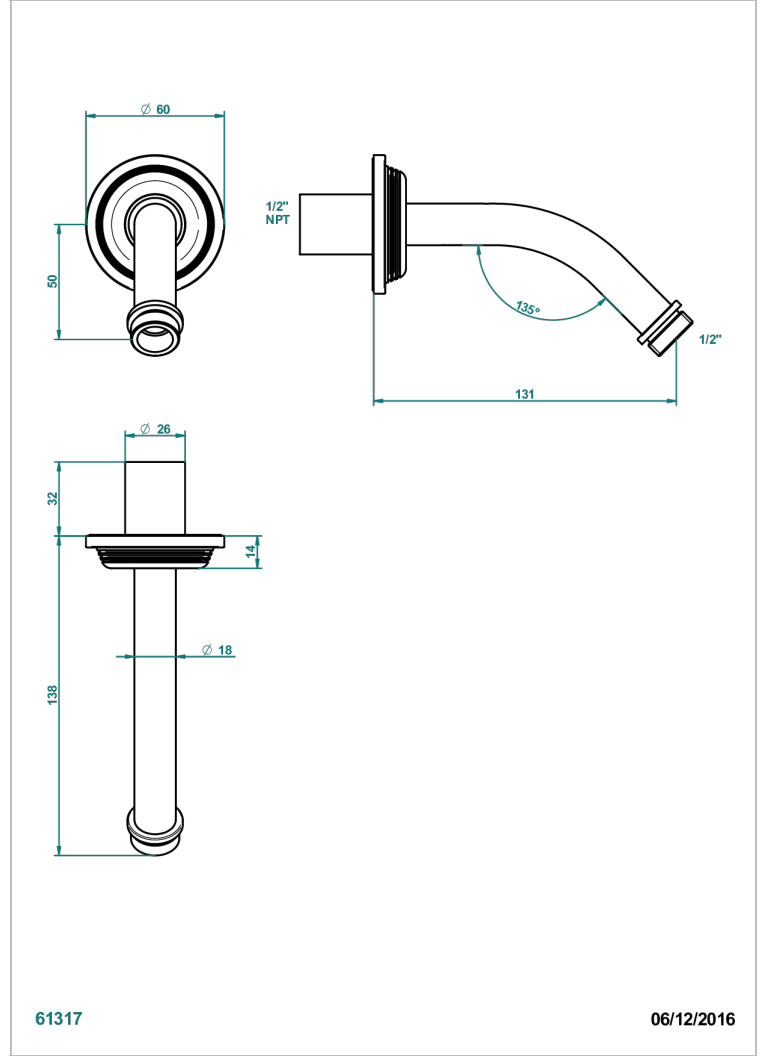

WEST COAST WHITE ONYX

U9G-82/US

Horizontal shower arm, 45°, lg: 4" 3/4

THG[®]
PARIS

CHARACTERISTIC

- West Coast White Onyx
- Horizontal shower arm, 45°, lg: 4" 3/4

AVAILABLE FINITIONS

Black ceram - D30
Blush PVD - H62
Brass color PVD - H49
Brown bronze color PVD - F33
Chrome polished - A02
Copper antique matt, coated - H07