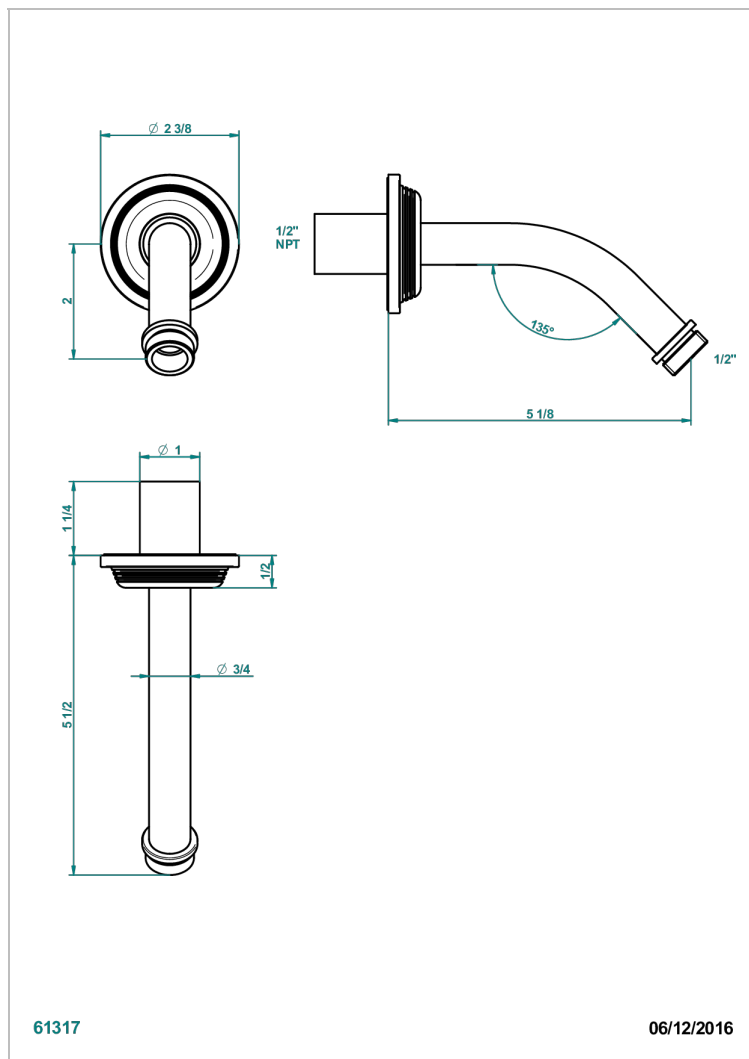

WEST COAST WHITE ONYX

U9G-82/US

Horizontal shower arm, 45°, lg: 4" 3/4

THG[®]
PARIS

CHARACTERISTIC

- West Coast White Onyx
- Horizontal shower arm, 45°, lg: 4" 3/4

AVAILABLE FINITIONS

Black ceram - D30
Blush PVD - H62
Brass color PVD - H49
Brown bronze color PVD - F33
Chrome polished - A02
Copper antique matt, coated - H07