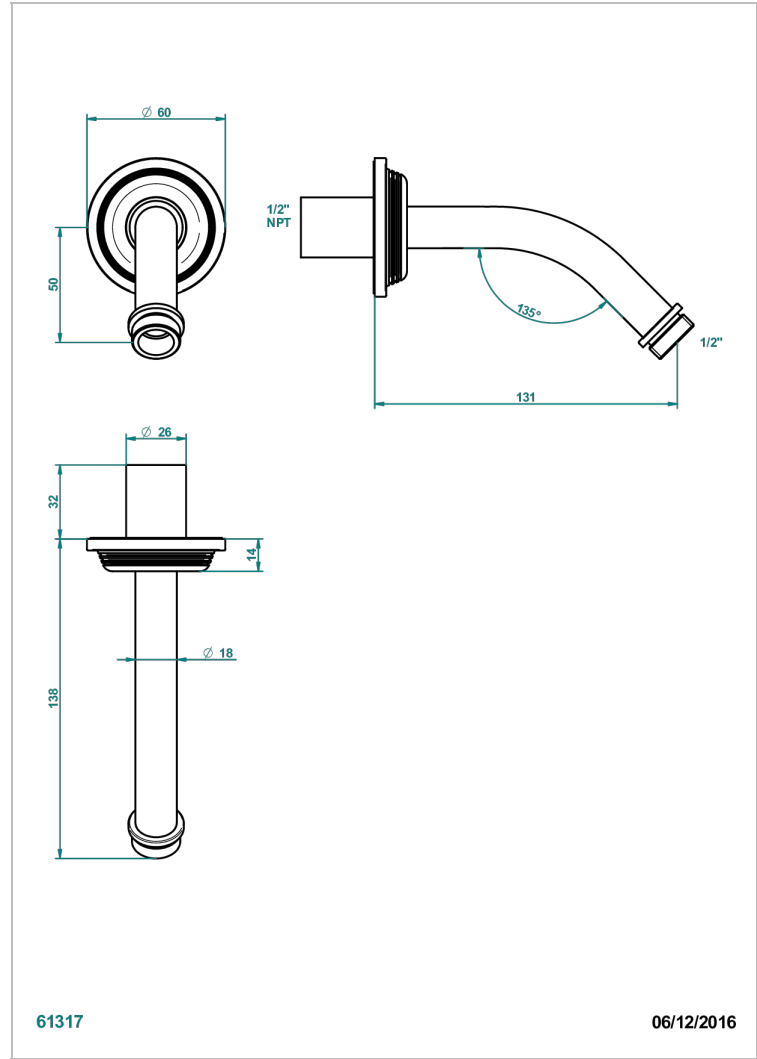

# WEST COAST BLACK ONYX WITH LEVER HANDLES

U9F-82/US

Horizontal shower arm, 45°, lg: 4" 3/4

## CHARACTERISTIC

- West Coast Black Onyx with lever handles
- Horizontal shower arm, 45°, lg: 4" 3/4