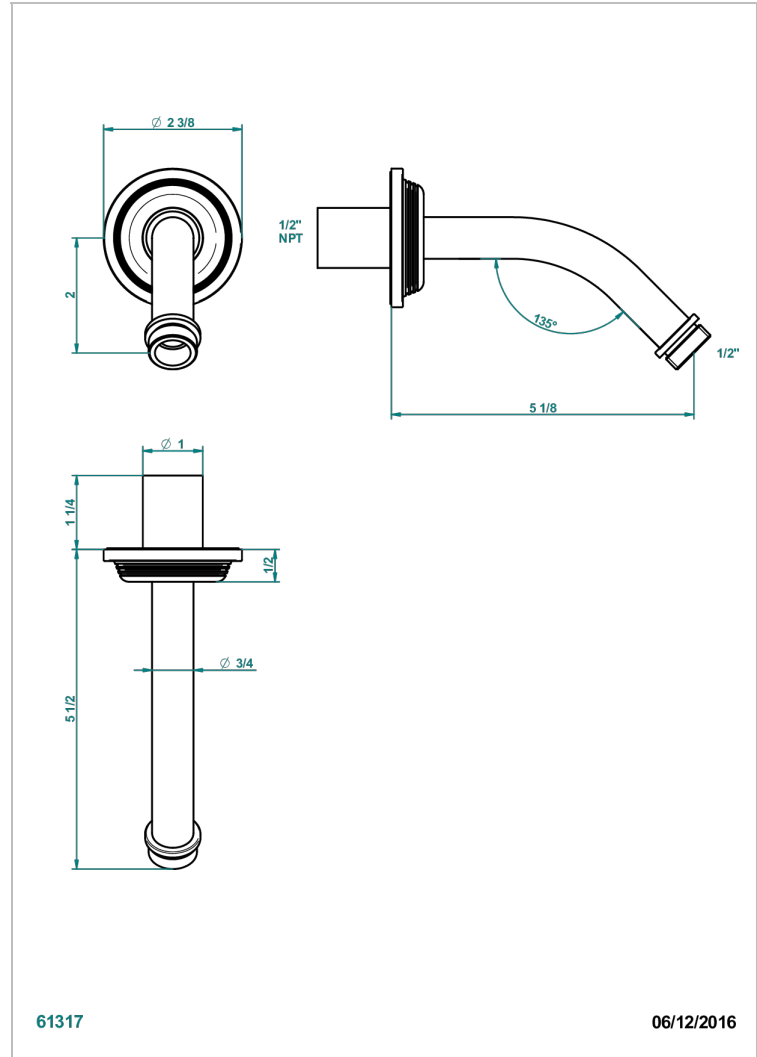

WEST COAST BLACK ONYX WITH LEVER HANDLES

U9F-82/US

Horizontal shower arm, 45°, lg: 4" 3/4

CHARACTERISTIC

- West Coast Black Onyx with lever handles
- Horizontal shower arm, 45°, lg: 4" 3/4

AVAILABLE FINITIONS