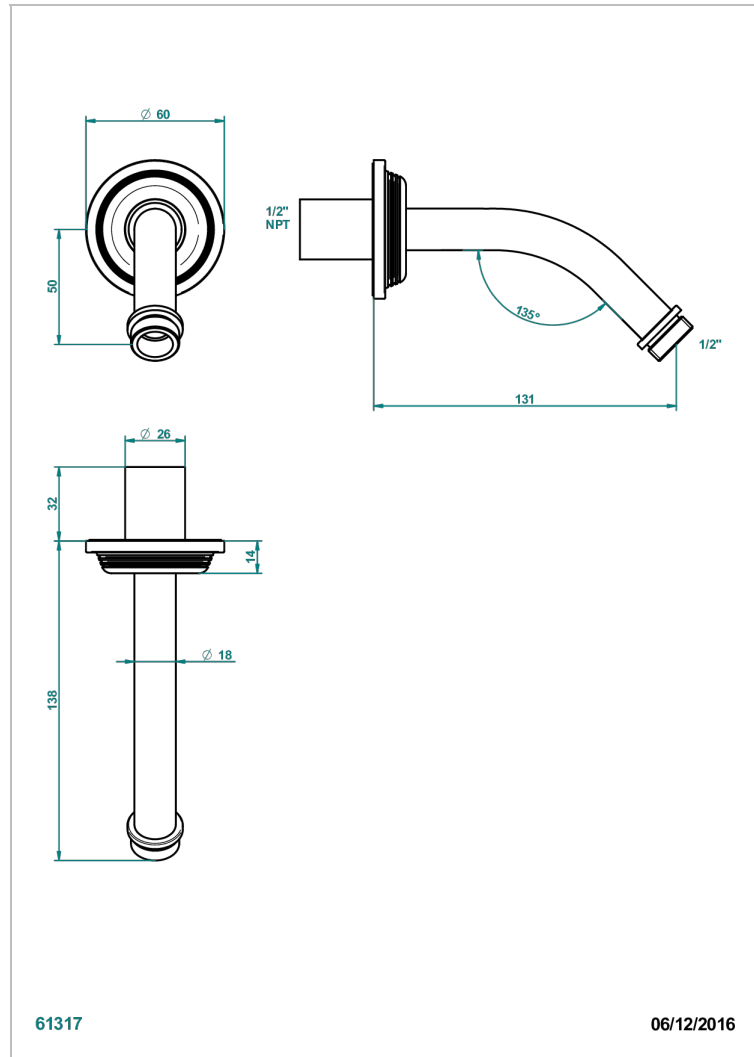

WEST COAST BLACK ONYX

U9E-82/US

Horizontal shower arm, 45°, lg: 4" 3/4

THG[®]
PARIS

61317

06/12/2016

CHARACTERISTIC

- West Coast Black Onyx
- Horizontal shower arm, 45°, lg: 4" 3/4