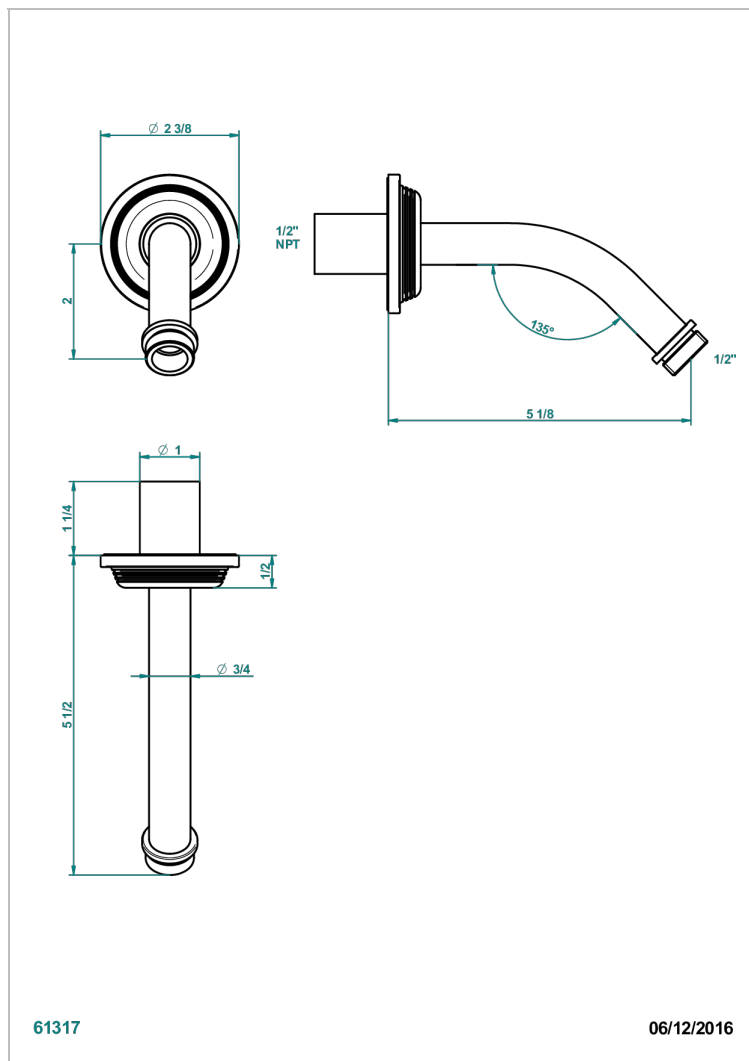

WEST COAST BLACK ONYX

U9E-82/US

Horizontal shower arm, 45°, lg: 4" 3/4

THG[®]
PARIS

61317

06/12/2016

CHARACTERISTIC

- West Coast Black Onyx
- Horizontal shower arm, 45°, lg: 4" 3/4