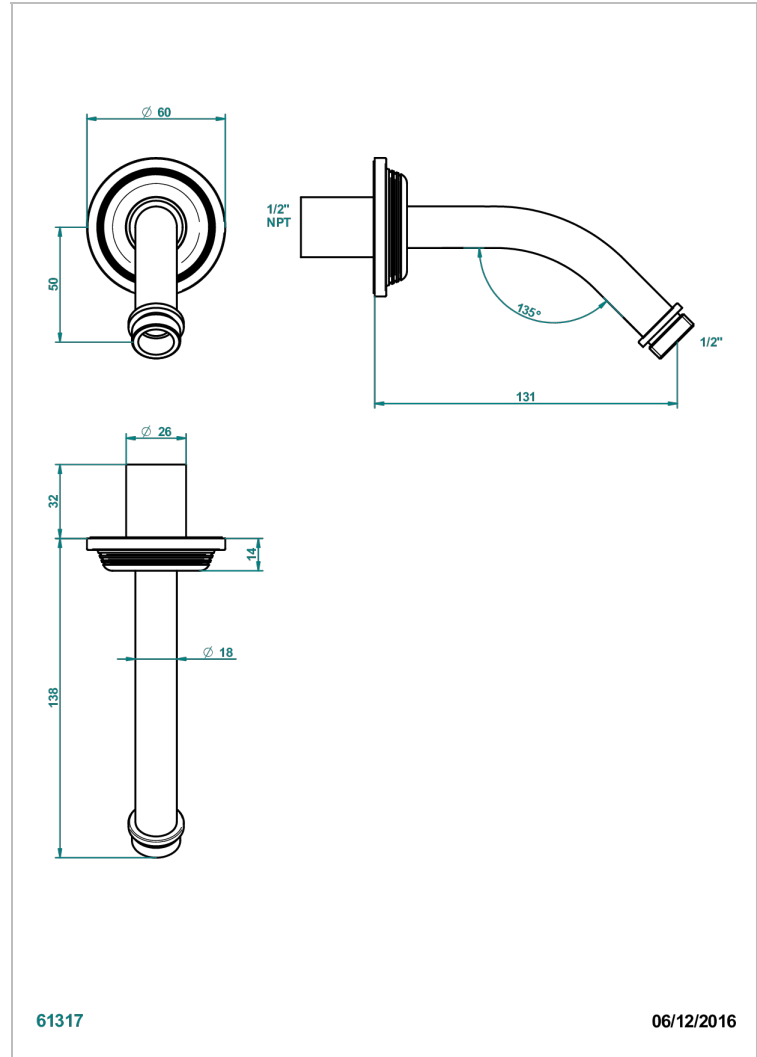

# WEST COAST WITH GUILLOCHE DECOR WITH LEVER HANDLES

U9D-82/US

Horizontal shower arm, 45°, lg: 4" 3/4

## CHARACTERISTIC

- West coast with Guilloché decor with lever handles
- Horizontal shower arm, 45°, lg: 4" 3/4