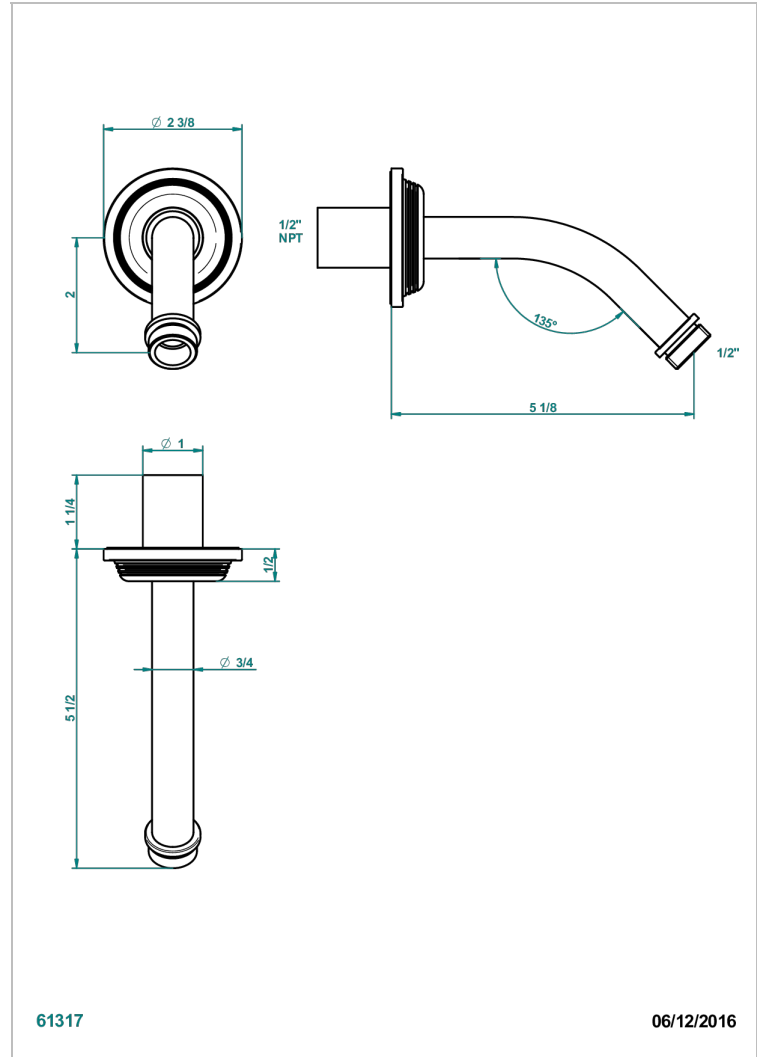

WEST COAST WITH GUILLOCHE DECOR WITH LEVER HANDLES

U9D-82/US

Horizontal shower arm, 45°, lg: 4" 3/4

CHARACTERISTIC

- West coast with Guilloché decor with lever handles
- Horizontal shower arm, 45°, lg: 4" 3/4