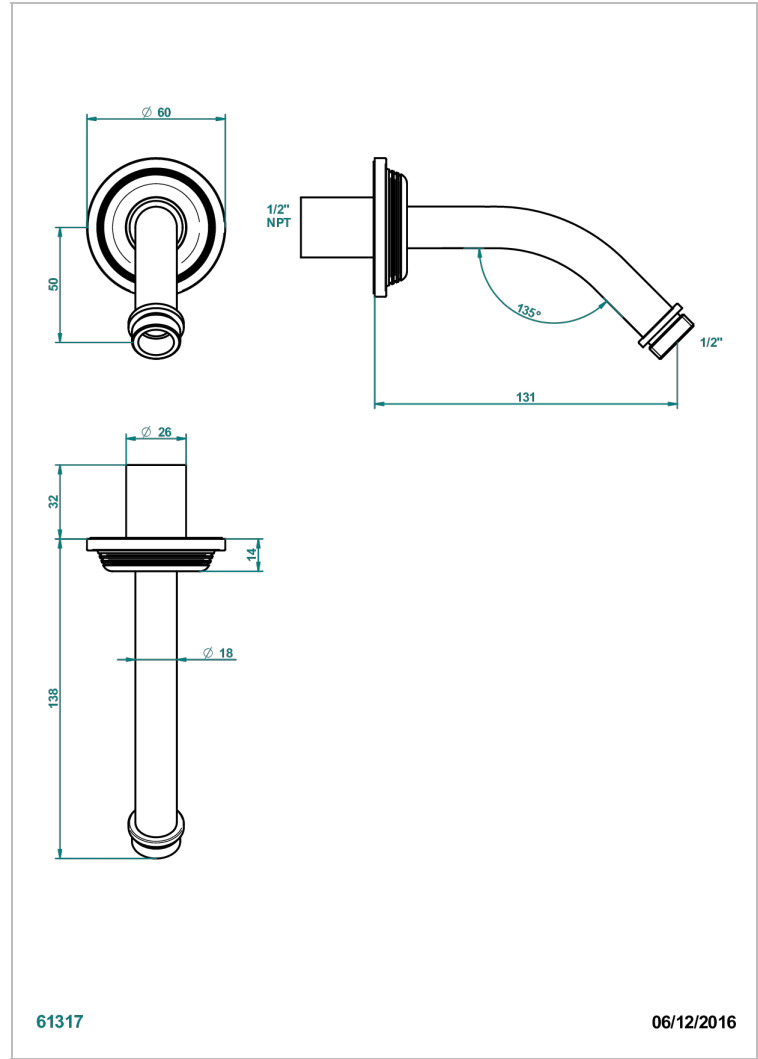

# WEST COAST WITH GUILLOCHE DECOR

U9C-82/US

Horizontal shower arm, 45° bend, 4 3/4" long

THG<sup>®</sup>  
PARIS

61317

06/12/2016

## CARACTERÍSTICAS

- West coast with Guilloché decor
- Horizontal shower arm, 45° bend, 4 3/4" long