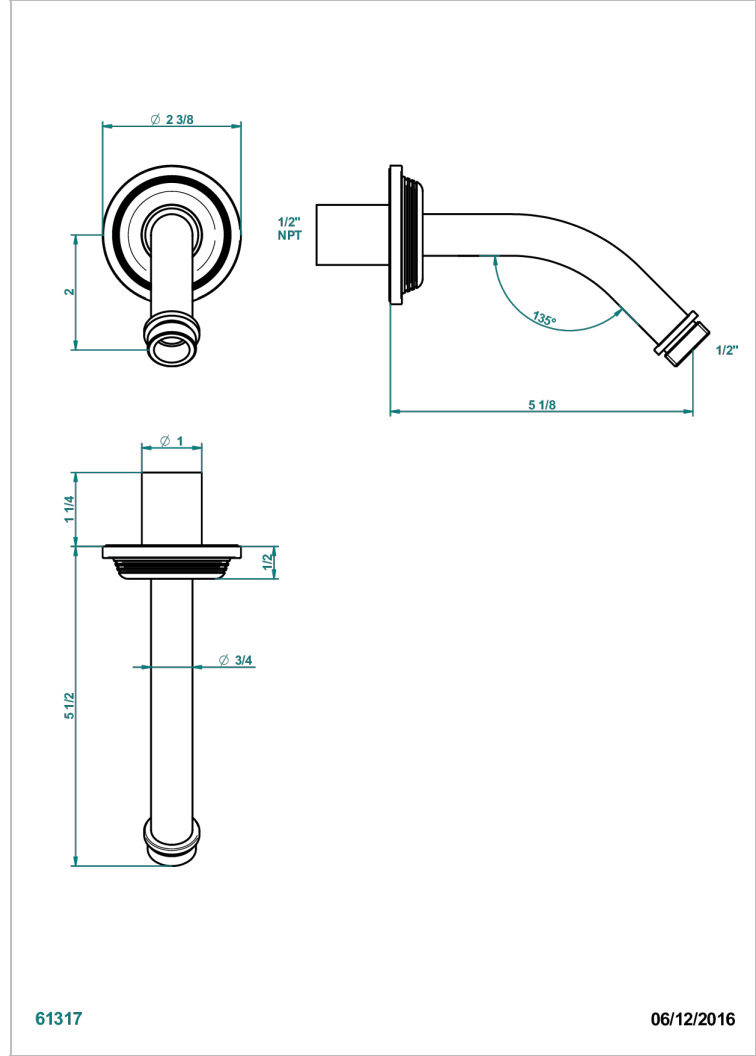

# WEST COAST WITH GUILLOCHE DECOR

U9C-82/US

Horizontal shower arm, 45° bend, 4 3/4" long

THG<sup>®</sup>  
PARIS

61317

06/12/2016

## CARACTERÍSTICAS

- West coast with Guilloché decor
- Horizontal shower arm, 45° bend, 4 3/4" long