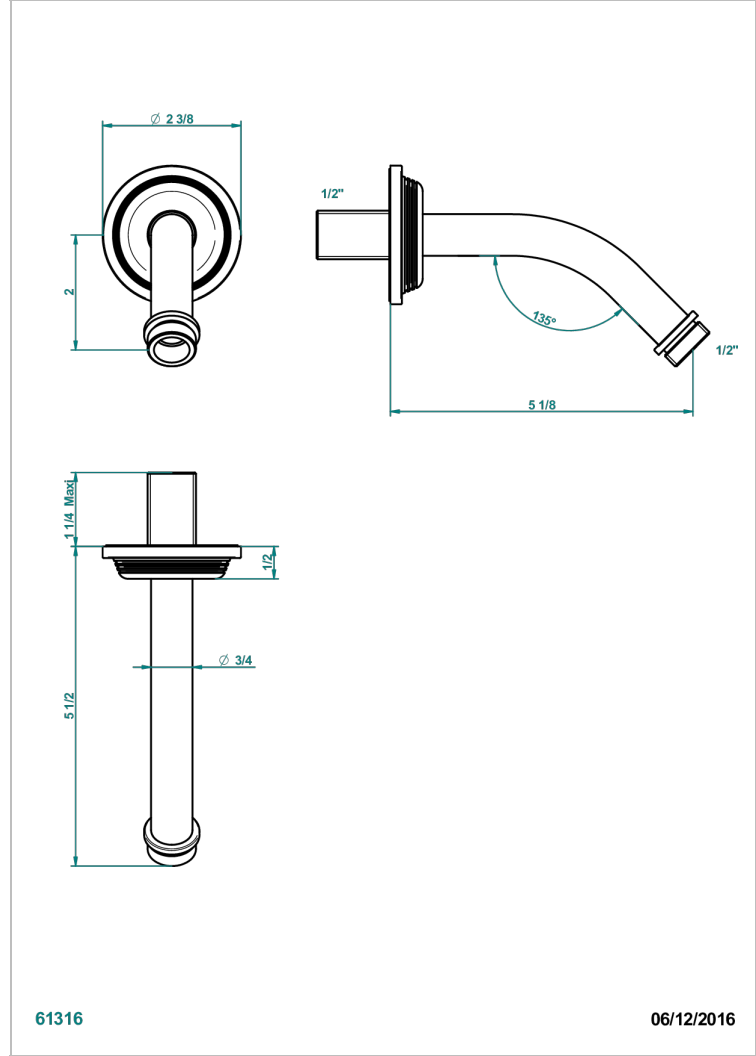

WEST COAST BLACK ONYX WITH LEVER

U9F-82

Brazo de ducha lg 120 mm 1/2"

THG[®]
PARIS

61316

06/12/2016

CARACTERÍSTICAS

- West Coast Black Onyx with lever
- Brazo de ducha lg 120 mm 1/2"