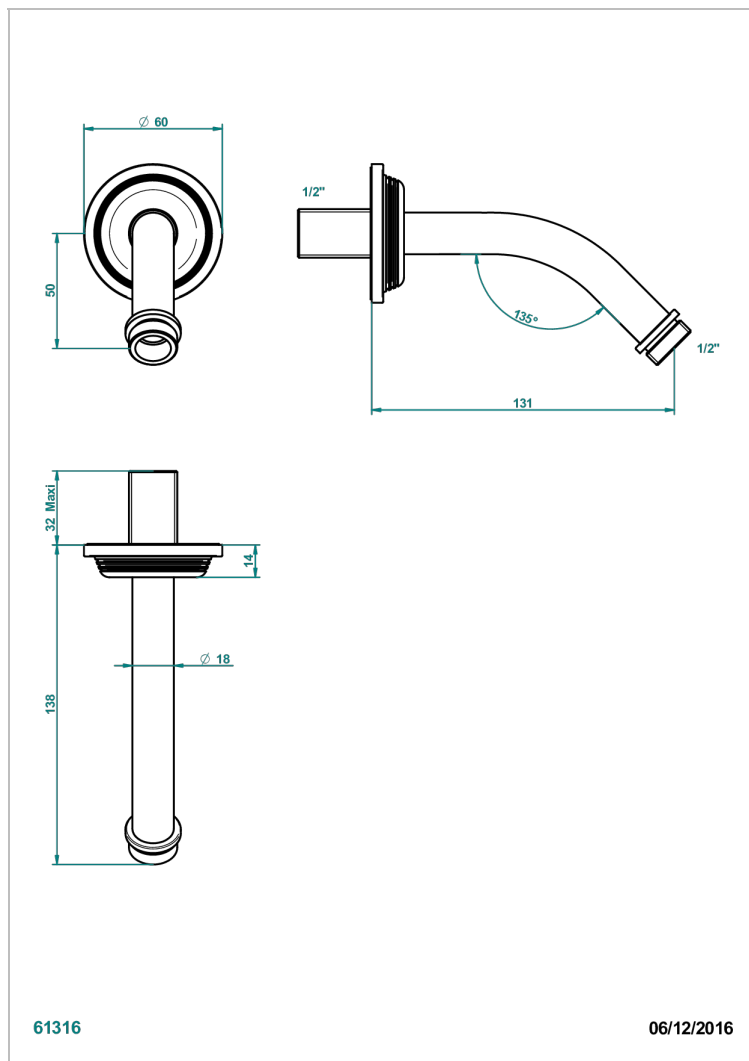

# WEST COAST WITH GUILLOCHE DECOR WITH LEVER

U9D-82

Brazo de ducha lg 120 mm 1/2"

## CARACTERÍSTICAS

- West coast with Guilloché decor with lever
- Brazo de ducha lg 120 mm 1/2"